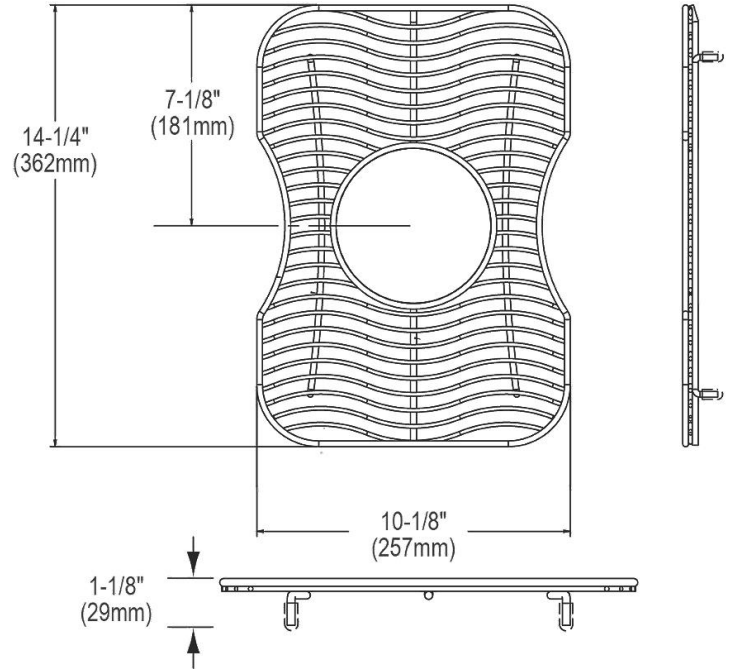

Material:	Stainless Steel
Finish:	Polished Stainless Steel
Dimensions:	10-1/8" x 14-1/4" x 1-1/8"
Fits Bowl Size(s):	12-3/16" x 16-1/2"

Special Note: For bowls with center drain opening.

AMERICAN PRIDE. A LIFETIME TRADITION. Like your family, the Elkay family has values and traditions that endure. For almost a century, Elkay has been a family-owned and operated company, providing thousands of jobs that support our families and communities.

[Clean and Care Manual (PDF)](#)

[Clean and Care Manual (PDF)](#)

[Warranty (PDF)](#)