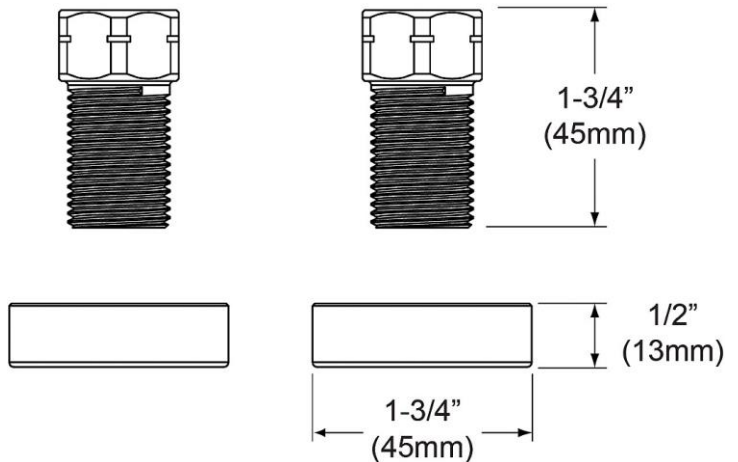

PART: _____ QTY: _____
PROJECT: _____
CONTACT: _____
DATE: _____
NOTES: _____
APPROVAL: _____

In keeping with our policy of continuing product improvement, Elkay reserves the right to change product specifications without notice. Please visit elkay.com for the most current version of Elkay product specification sheets. This specification describes an Elkay product with design, quality, and functional benefits to the user. When making a comparison of other producers' offerings, be certain these features are not overlooked.