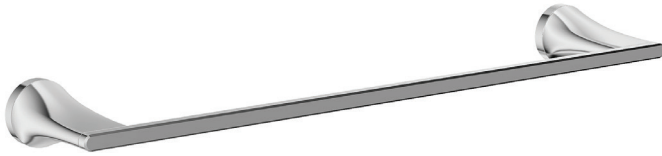

DXV MODULUS™

24" TOWEL BAR

- Sleek, modern design with fluid and balanced proportions
- Features a decorative base ring with a two tone finish in either Polished Chrome or Brushed Nickel, depending on the Faucet finish selected
- Solid brass construction
- Concealed mounting
- Includes assembly hardware

AVAILABLE FINISHES

Polished Chrome
Brushed Nickel
Platinum Nickel
Matte Black

FINISH CODE

100
144
150
243

DESCRIPTION

24" Towel Bar

PRODUCT NUMBER

D35120240.XXX

IMPORTANT: These measurements are subject to change or cancellation.
No responsibility is assumed for use of superseded or voided pages.

PART OF **LIXIL**