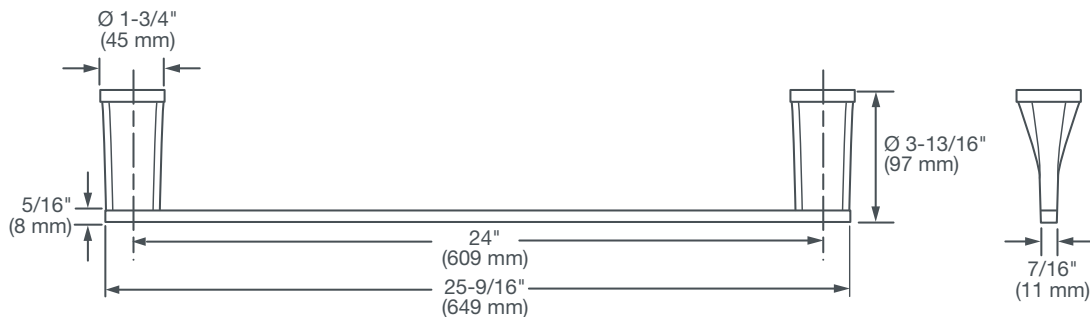

DXV MODULUS™

24" TOWEL BAR

- Sleek, modern design with fluid and balanced proportions
- Features a decorative base ring with a two tone finish in either Polished Chrome or Brushed Nickel, depending on the Faucet finish selected
- Solid brass construction
- Concealed mounting
- Includes assembly hardware

AVAILABLE FINISHES

Polished Chrome
Brushed Nickel
Platinum Nickel
Matte Black

FINISH CODE

100
144
150
243

DESCRIPTION

24" Towel Bar

PRODUCT NUMBER

D35120240.XXX

IMPORTANT: These measurements are subject to change or cancellation.
No responsibility is assumed for use of superseded or voided pages.

PART OF **LIXIL**