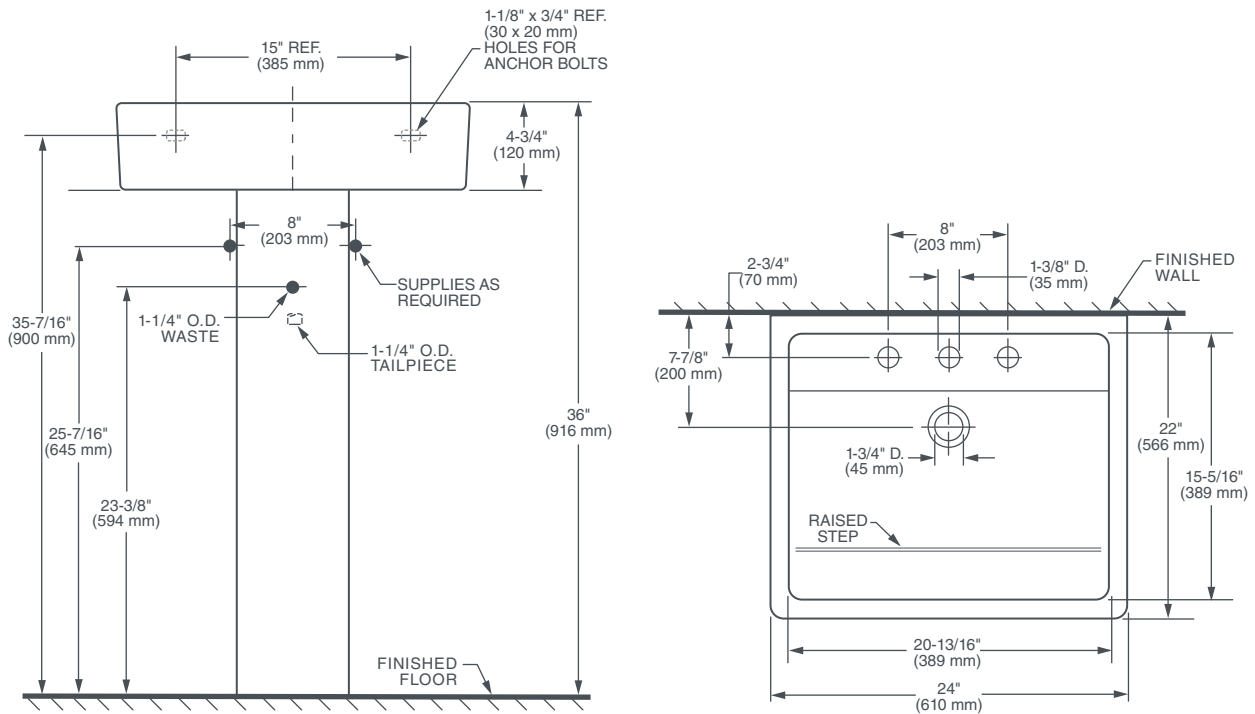

SEAGRAM®

24" PEDESTAL LAVATORY

NOTES:

Dimensions shown for location supplies and "P" trap are suggested. Provide suitable reinforcement for all wall supports. Slab/pedestal anchors and mounting features to be furnished by others. Fittings not included with fixture and must be ordered separately. Installation Instructions supplied with lavatory.

IMPORTANT:

Dimensions of fixtures are nominal and may vary within the range of tolerance established by ANSI standards. These measurements are subject to change or cancellation. No responsibility is assumed for use of superseded or voided pages.