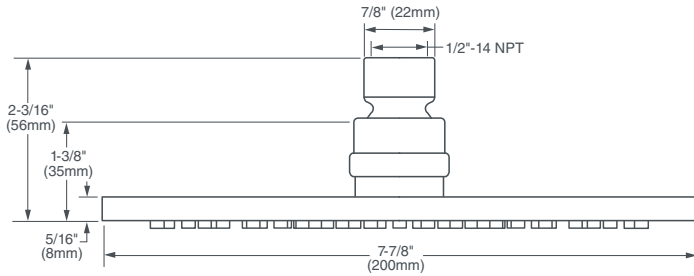

IMPORTANT: These measurements are subject to change or cancellation.
No responsibility is assumed for use of superseded or voided pages.