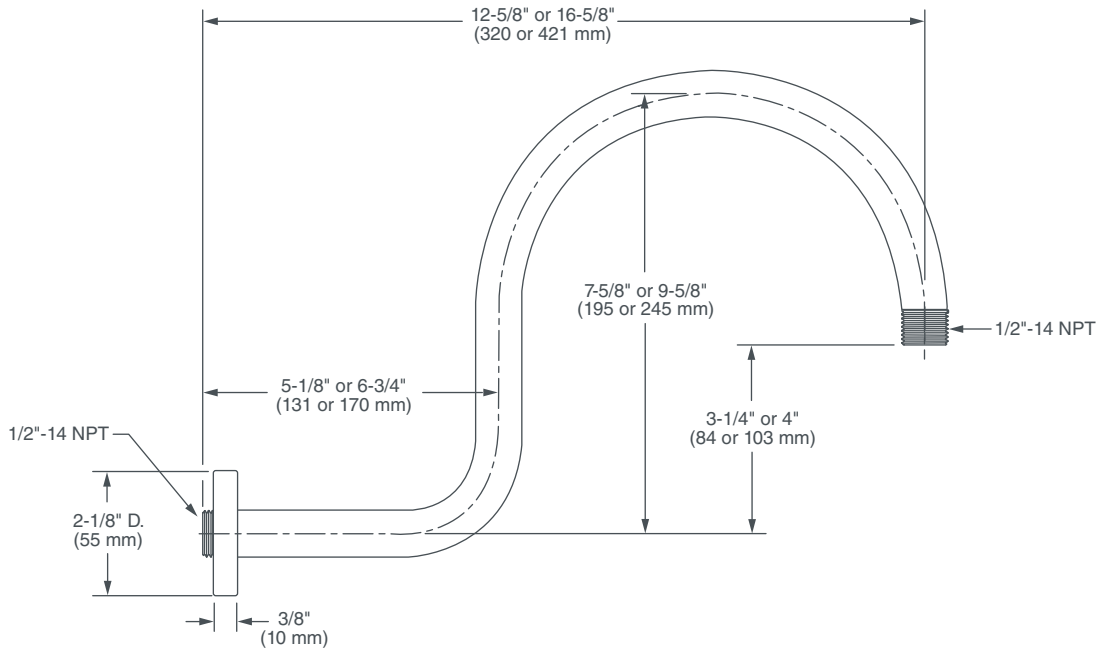

AMERICAN STANDARD

SHEPHERD'S HOOK SHOWER ARM

- 1/2" NPT
- Brass construction
- Compatible with all showerheads

AVAILABLE FINISHES

Polished Chrome
Carbon Bronze
Brushed Nickel
Platinum Nickel
Satin Brass

FINISH CODE

100
110
144
150
427

DESCRIPTION

12" Shower Arm
16" Shower Arm

PRODUCT NUMBER

D35701312.XXX
D35701316.XXX

IMPORTANT: These measurements are subject to change or cancellation.
No responsibility is assumed for use of superseded or voided pages.