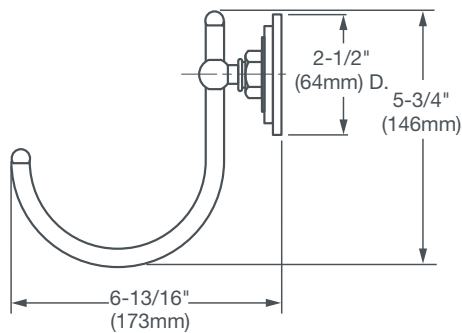

FINISH CODE

100
 150
 110

DESCRIPTION

Towel Ring

PRODUCT NUMBER

D35107190.XXX

IMPORTANT: These measurements are subject to change or cancellation. No responsibility is assumed for use of superseded or voided pages.