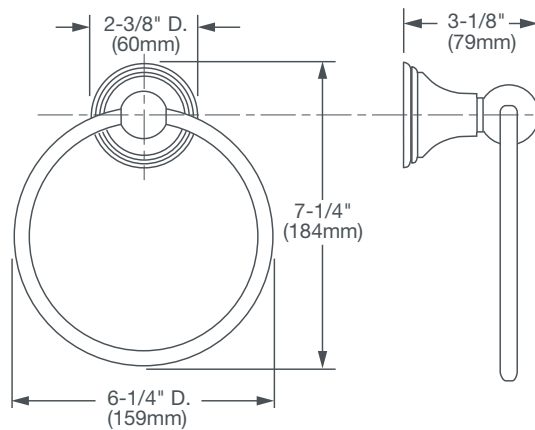

AMERICAN STANDARD

ASHBEE™ TOWEL RING

- Solid brass construction
- Concealed mounting
- Includes assembly hardware

AVAILABLE FINISHES

Polished Chrome
Brushed Nickel
Platinum Nickel

FINISH CODE

100
144
150

DESCRIPTION

Towel Ring

PRODUCT NUMBER

D35101190.XXX

IMPORTANT: These measurements are subject to change or cancellation.
No responsibility is assumed for use of superseded or voided pages.