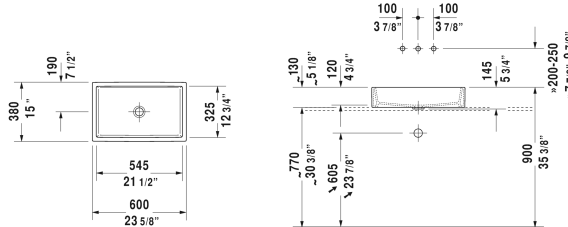

Vero Air Washbowl # 2351600000

| < 23 5/8" Inch > |

Washbowl	Dimension	Weight	Order number
ground, without overflow, without faucet deck, hardware included, cUPC® listed*, 23 5/8" Inch			
Colors			
00 White			
Variant			
☒	23 5/8" x 15" Inch	31.1 lb	2351600000
Infobox			
* Complies with following standards: ASME A112.19.2/CSA B45.1			
Sanitary ceramics with the special WonderGliss surface finish will remain clean and attractive-looking for a long time to come. When ordering WonderGliss please add a "1" as eleventh digit to the model number.			
Slotted waste for washbasins without overflow	2" Inch	0.7 lb	005024
Design Siphon		3.3 lb	005036
Suitable products			
Vanity unit wall-mounted 1 pull-out compartment, countertop including one cut-out, for 1 above-counter basin centered, 31 1/2" x 21 5/8" Inch	31 1/2" x 21 5/8" Inch		KT6694
Vanity unit wall-mounted 1 pull-out compartment, countertop including one cut-out, for 1 above-counter basin centered, 39 3/8" x 21 5/8" Inch	39 3/8" x 21 5/8" Inch		KT6695
Vanity unit wall-mounted 1 pull-out compartment, countertop including one cut-out, for 1 above-counter basin centered, 47 1/4" x 21 5/8" Inch	47 1/4" x 21 5/8" Inch		KT6696
Vanity unit wall-mounted 2 pull-out compartments, 1 countertop with one cut-out or two cut-outs, for 1 or 2 above-counter basin(s), 55 1/8" x 21 5/8" Inch	55 1/8" x 21 5/8" Inch		KT6697 B/L/R

All drawings contain the necessary measurements which are subject to standard tolerances. They are stated in inch & mm and are non-binding. Exact measurements, in particular for customized installation scenarios, can only be taken from the finished ceramic piece.