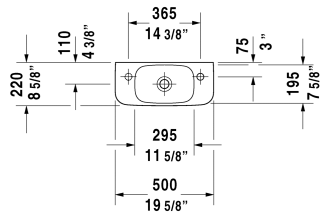

DuraStyle Handrinse basin # 0713500008 / 0713500009

| < 19 5/8" Inch > |

Handrinse basin	Dimension	Weight	Order number
without overflow, with faucet deck, underside fully glazed, wall-mounted, hardware included, 19 5/8" Inch			
Colors			
00 White			
Variant			
● faucet hole on right side	19 5/8" x 8 5/8" Inch	16.5 lb	0713500008
● faucet hole on left side	19 5/8" x 8 5/8" Inch	16.5 lb	0713500009
Sanitary ceramics with the special WonderGliss surface finish will remain clean and attractive-looking for a long time to come. When ordering WonderGliss please add a "1" as eleventh digit to the model number.			

All drawings contain the necessary measurements which are subject to standard tolerances. They are stated in inch & mm and are non-binding. Exact measurements, in particular for customized installation scenarios, can only be taken from the finished ceramic piece.