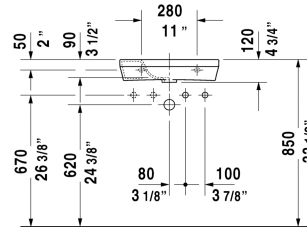

DuraStyle Handrinse basin # 0713500008 / 0713500009

| < 19 5/8" Inch > |

Handrinse basin	Dimension	Weight	Order number
without overflow, with faucet deck, underside fully glazed, wall-mounted, hardware included, 19 5/8" Inch			
Colors			
00 White			
Variant			
● faucet hole on right side	19 5/8" x 8 5/8" Inch	16.5 lb	0713500008
● faucet hole on left side	19 5/8" x 8 5/8" Inch	16.5 lb	0713500009
Sanitary ceramics with the special WonderGliss surface finish will remain clean and attractive-looking for a long time to come. When ordering WonderGliss please add a "1" as eleventh digit to the model number.			

All drawings contain the necessary measurements which are subject to standard tolerances. They are stated in inch & mm and are non-binding. Exact measurements, in particular for customized installation scenarios, can only be taken from the finished ceramic piece.