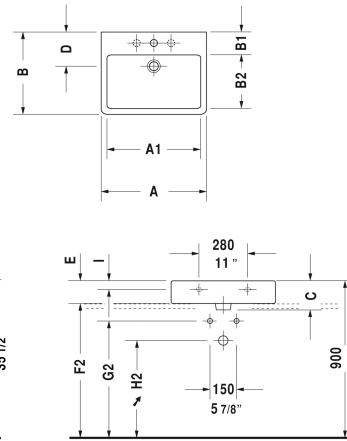

Vero Washbasin ground # 045480..25 / 045480..27 / 045480..28

|< 31 1/2" Inch >|

Washbasin ground	Dimension	Weight	Order number
with tap platform, hardware included, wall-mounted, cUPC listed, 31 1/2" Inch			
Colors			
00 White 08 Black			
Variant			
●●● with overflow	31 1/2" x 18 1/2" Inch	48.1 lb	045480..25
● with overflow	31 1/2" x 18 1/2" Inch	48.1 lb	045480..27
☒ with overflow	31 1/2" x 18 1/2" Inch	48.1 lb	045480..28
Sanitary ceramics with the special WonderGliss surface finish will remain clean and attractive-looking for a long time to come. When ordering WonderGliss please add a "1" as eleventh digit to the model number.			
Design Siphon		3.3 lb	005036
Pop-up basin waste with horizontal lever**	2" Inch	1.1 lb	005031
Suitable products			
Vanity unit wall-mounted 1 pull-out compartment, countertop including one cut-out, for 1 above-counter basin central, 39 3/8" x 21 5/8" Inch	39 3/8" x 21 5/8" Inch		KT6695
Vanity unit wall-mounted 1 pull-out compartment, countertop including one cut-out, for 1 above-counter basin central, 47 1/4" x 21 5/8" Inch	47 1/4" x 21 5/8" Inch		KT6696