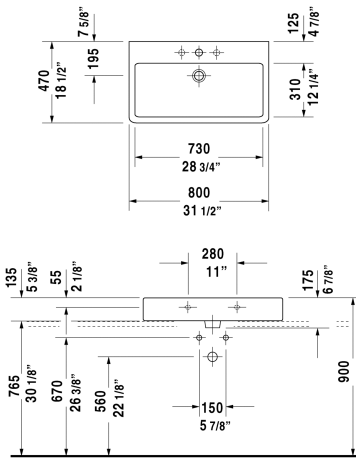

Vero Washbasin ground # 045480..25 / 045480..27 / 045480..28

|< 31 1/2" Inch >|

Washbasin ground	Dimension	Weight	Order number
with tap platform, hardware included, wall-mounted, cUPC listed, 31 1/2" Inch			
Colors			
00 White 08 Black			
Variant			
●●● with overflow	31 1/2" x 18 1/2" Inch	48.1 lb	045480..25
● with overflow	31 1/2" x 18 1/2" Inch	48.1 lb	045480..27
☒ with overflow	31 1/2" x 18 1/2" Inch	48.1 lb	045480..28
Sanitary ceramics with the special WonderGliss surface finish will remain clean and attractive-looking for a long time to come. When ordering WonderGliss please add a "1" as eleventh digit to the model number.			
Design Siphon		3.3 lb	005036
Pop-up basin waste with horizontal lever**	2" Inch	1.1 lb	005031
Suitable products			
Vanity unit wall-mounted 1 pull-out compartment, countertop including one cut-out, for 1 above-counter basin central, 39 3/8" x 21 5/8" Inch	39 3/8" x 21 5/8" Inch		KT6695
Vanity unit wall-mounted 1 pull-out compartment, countertop including one cut-out, for 1 above-counter basin central, 47 1/4" x 21 5/8" Inch	47 1/4" x 21 5/8" Inch		KT6696