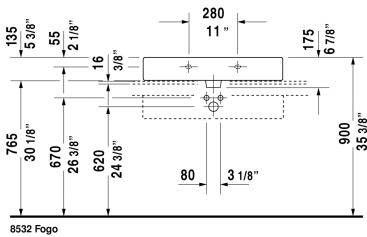

Vero Washbasin ground # 045480..25 / 045480..27 / 045480..28

|< 31 1/2" Inch >|

Washbasin ground	Dimension	Weight	Order number
with tap platform, hardware included, wall-mounted, cUPC listed, 31 1/2" Inch			
Colors			
00 White 08 Black			
Variant			
●●● with overflow	31 1/2" x 18 1/2" Inch	48.1 lb	045480..25
● with overflow	31 1/2" x 18 1/2" Inch	48.1 lb	045480..27
☒ with overflow	31 1/2" x 18 1/2" Inch	48.1 lb	045480..28
Sanitary ceramics with the special WonderGliss surface finish will remain clean and attractive-looking for a long time to come. When ordering WonderGliss please add a "1" as eleventh digit to the model number.			
Design Siphon		3.3 lb	005036
Pop-up basin waste with horizontal lever**	2" Inch	1.1 lb	005031
Suitable products			
Vanity unit wall-mounted 1 pull-out compartment, countertop including one cut-out, for 1 above-counter basin central, 39 3/8" x 21 5/8" Inch	39 3/8" x 21 5/8" Inch		KT6695
Vanity unit wall-mounted 1 pull-out compartment, countertop including one cut-out, for 1 above-counter basin central, 47 1/4" x 21 5/8" Inch	47 1/4" x 21 5/8" Inch		KT6696