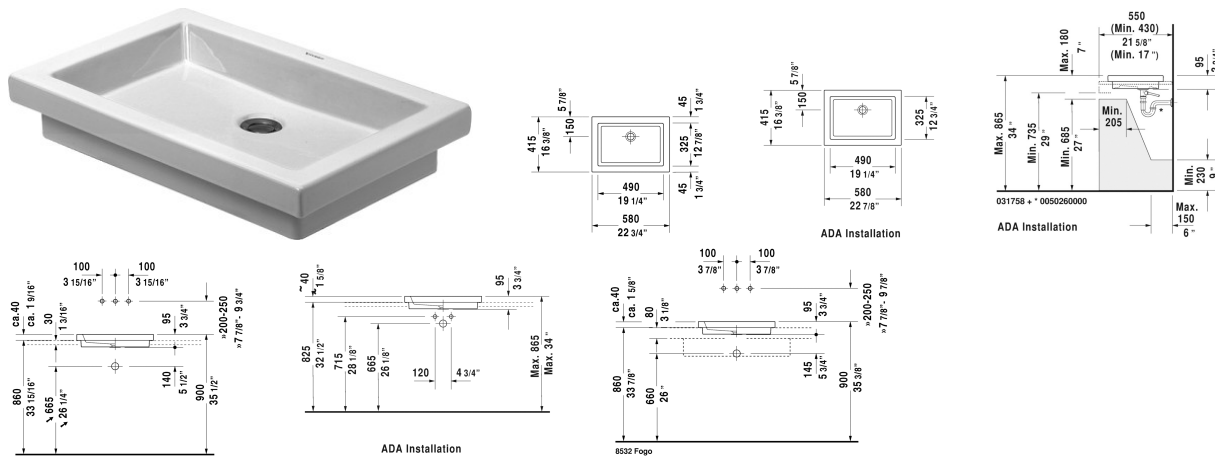

2nd floor Vanity basin # 03175800291

< 22 7/8" Inch >

| Vanity basin | Dimension | Weight | Order number |
|--|------------------------|---------|--------------|
| drop-in basin, without overflow, without tap platform, wall-mounted, hardware included, cUPC listed, 22 7/8" Inch | | | |
| Colors | | | |
| 00 White | | | |
| Variant | | | |
| ☒ | 22 7/8" x 16 3/8" Inch | 28.8 lb | 03175800291 |
| Design Siphon | | 3.3 lb | 005036 |
| Slotted waste for washbasins without overflow | 2" Inch | 0.7 lb | 005024 |
| Suitable products | | | |
| Vanity unit wall-mounted 1 pull-out compartment, countertop including one cut-out, for 1 vanity basin central including cut-out for siphon and siphon cover, 31 1/2" x 21 5/8" Inch | 31 1/2" x 21 5/8" Inch | | KT6794 |
| Vanity unit wall-mounted 1 pull-out compartment, countertop including one cut-out, for 1 vanity basin central including cut-out for siphon and siphon cover, 39 3/8" x 21 5/8" Inch | 39 3/8" x 21 5/8" Inch | | KT6795 |
| Vanity unit wall-mounted 1 pull-out compartment, countertop including one cut-out, for 1 vanity basin central including cut-out for siphon and siphon cover, 47 1/4" x 21 5/8" Inch | 47 1/4" x 21 5/8" Inch | | KT6796 |
| Vanity unit wall-mounted 2 pull-out compartments, 1 countertop with one cut-out or two cut-outs, for 1 or 2 vanity basins each including cut-out for siphon and siphon cover, 55 1/8" x 21 5/8" Inch | 55 1/8" x 21 5/8" Inch | | KT6797 B/L/R |
| Vanity unit wall-mounted 2 drawers, upper drawer including cut-out for siphon and siphon cover, countertop including one cut-out, for 1 vanity basin central, 31 1/2" x 21 5/8" Inch | 31 1/2" x 21 5/8" Inch | | KT6754 |