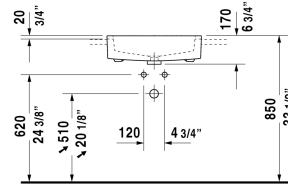

Vero Semi-recessed washbasin # 0314550000 / 0314550030 / 0314550060

< 21 5/8" Inch >

8377 Fogo

Semi-recessed washbasin	Dimension	Weight	Order number
with overflow, with faucet deck, hardware included, cUPC® listed*, 21 5/8" Inch			
Colors			
00 White			
Variant			
●	21 5/8" x 18 1/2" Inch	38.8 lb	0314550000
●●●	21 5/8" x 18 1/2" Inch	38.8 lb	0314550030
⊗	21 5/8" x 18 1/2" Inch	38.8 lb	0314550060
Infobox			
* Complies with following standards: ASME A112.19.2/CSA B45.1			
Sanitary ceramics with the special WonderGliss surface finish will remain clean and attractive-looking for a long time to come. When ordering WonderGliss please add a "1" as eleventh digit to the model number.			

All drawings contain the necessary measurements which are subject to standard tolerances. They are stated in inch & mm and are non-binding. Exact measurements, in particular for customized installation scenarios, can only be taken from the finished ceramic piece.