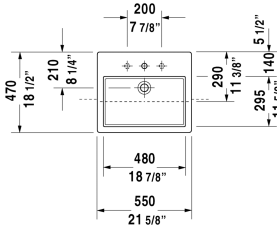

Vero Semi-recessed washbasin # 0314550000 / 0314550030 / 0314550060

< 21 5/8" Inch >

8377 Fogo

Semi-recessed washbasin	Dimension	Weight	Order number
with overflow, with faucet deck, hardware included, cUPC® listed*, 21 5/8" Inch			
Colors			
00 White			
Variant			
●	21 5/8" x 18 1/2" Inch	38.8 lb	0314550000
●●●	21 5/8" x 18 1/2" Inch	38.8 lb	0314550030
⊗	21 5/8" x 18 1/2" Inch	38.8 lb	0314550060
Infobox			
* Complies with following standards: ASME A112.19.2/CSA B45.1			
Sanitary ceramics with the special WonderGliss surface finish will remain clean and attractive-looking for a long time to come. When ordering WonderGliss please add a "1" as eleventh digit to the model number.			

All drawings contain the necessary measurements which are subject to standard tolerances. They are stated in inch & mm and are non-binding. Exact measurements, in particular for customized installation scenarios, can only be taken from the finished ceramic piece.