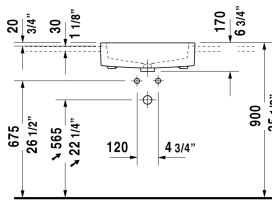

Vero Semi-recessed washbasin # 0314550000 / 0314550030 / 0314550060

< 21 5/8" Inch >

8377 Fogo

Semi-recessed washbasin	Dimension	Weight	Order number
with overflow, with faucet deck, hardware included, cUPC® listed*, 21 5/8" Inch			
Colors			
00 White			
Variant			
●	21 5/8" x 18 1/2" Inch	38.8 lb	0314550000
●●●	21 5/8" x 18 1/2" Inch	38.8 lb	0314550030
⊗	21 5/8" x 18 1/2" Inch	38.8 lb	0314550060
Infobox			
* Complies with following standards: ASME A112.19.2/CSA B45.1			
Sanitary ceramics with the special WonderGliss surface finish will remain clean and attractive-looking for a long time to come. When ordering WonderGliss please add a "1" as eleventh digit to the model number.			

All drawings contain the necessary measurements which are subject to standard tolerances. They are stated in inch & mm and are non-binding. Exact measurements, in particular for customized installation scenarios, can only be taken from the finished ceramic piece.