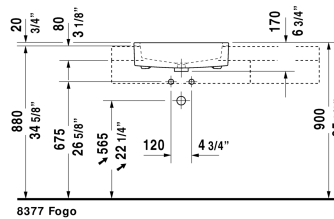

Vero Semi-recessed washbasin # 0314550000 / 0314550030 / 0314550060

< 21 5/8" Inch >

8377 Fogo

Semi-recessed washbasin	Dimension	Weight	Order number
with overflow, with faucet deck, hardware included, cUPC® listed*, 21 5/8" Inch			
Colors			
00 White			
Variant			
●	21 5/8" x 18 1/2" Inch	38.8 lb	0314550000
●●●	21 5/8" x 18 1/2" Inch	38.8 lb	0314550030
⊗	21 5/8" x 18 1/2" Inch	38.8 lb	0314550060
Infobox			
* Complies with following standards: ASME A112.19.2/CSA B45.1			
Sanitary ceramics with the special WonderGliss surface finish will remain clean and attractive-looking for a long time to come. When ordering WonderGliss please add a "1" as eleventh digit to the model number.			

All drawings contain the necessary measurements which are subject to standard tolerances. They are stated in inch & mm and are non-binding. Exact measurements, in particular for customized installation scenarios, can only be taken from the finished ceramic piece.