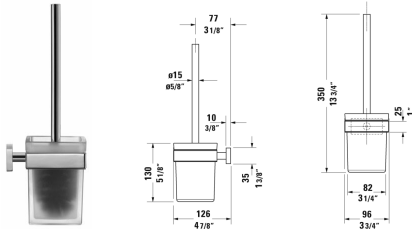

Karree Brush set # 0099571000

|< 3 3/4" Inch >|

Brush set	Dimension	Weight	Order number
wall-mounted, frosted glass, Chrome, 13 3/4" Inch			
Colors			
10 Chrome			
Variant			
	3 3/4" x 4 7/8" Inch	3.3 lb	0099571000

All drawings contain the necessary measurements which are subject to standard tolerances. They are stated in inch & mm and are non-binding. Exact measurements, in particular for customized installation scenarios, can only be taken from the finished ceramic piece.