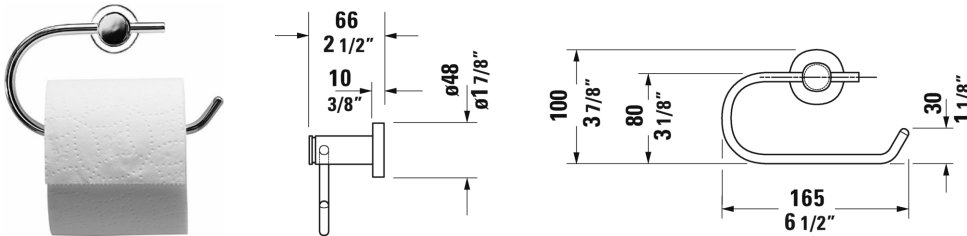

**D-Code Toilet paper holder # 0099261000**

| < 6 1/2" Inch > |

Toilet paper holder	Dimension	Weight	Order number
3 7/8" Inch			
<b>Colors</b>			
10 Chrome			
<b>Variant</b>			
	6 1/2" x 2 1/2" Inch	0.9 lb	0099261000

*All drawings contain the necessary measurements which are subject to standard tolerances. They are stated in inch & mm and are non-binding. Exact measurements, in particular for customized installation scenarios, can only be taken from the finished ceramic piece.*