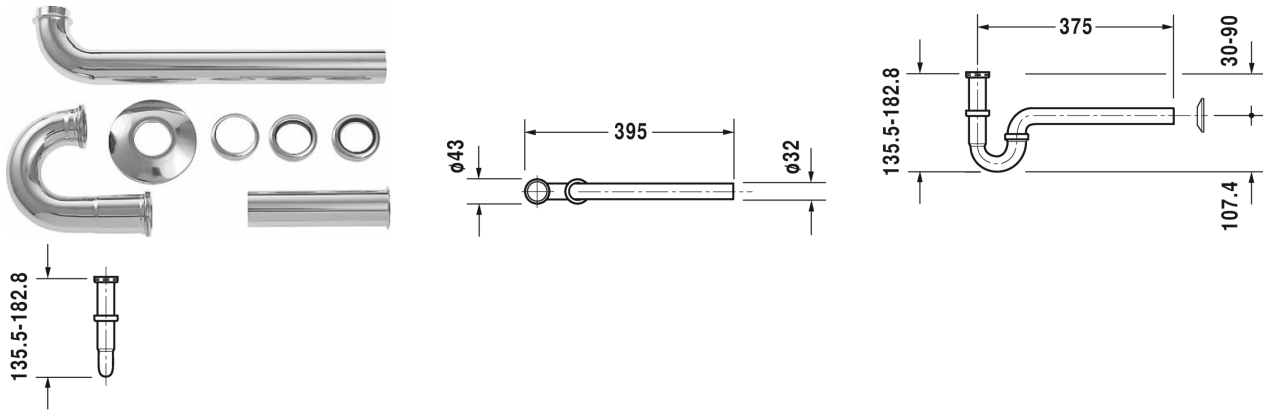

Accessories Siphon for washbasin # 005026

|< 1 1/4" Inch >|

Siphon for washbasin	Dimension	Weight	Order number
with outlet pipe 11 3/4"			
Colors			
Variant			

All drawings contain the necessary measurements which are subject to standard tolerances. They are stated in inch & mm and are non-binding. Exact measurements, in particular for customized installation scenarios, can only be taken from the finished ceramic piece.