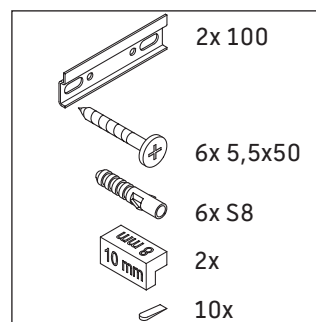

L-Cube

LC 6279

Mounting instructions

Vero Air # 235012

Instructions for use

The bathroom furniture range complies with the standards and guidelines applicable at the time of delivery and is designed for use in bathrooms. Direct contact with water should be avoided, for example, when showering.