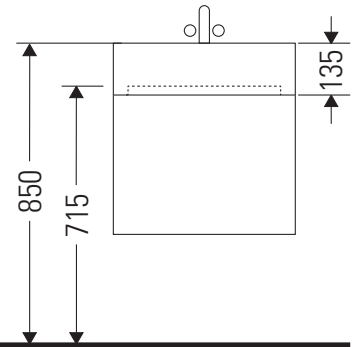

L-Cube

LC 6279

Mounting instructions

Vero Air # 235012

Instructions for use

The bathroom furniture range complies with the standards and guidelines applicable at the time of delivery and is designed for use in bathrooms. Direct contact with water should be avoided, for example, when showering.