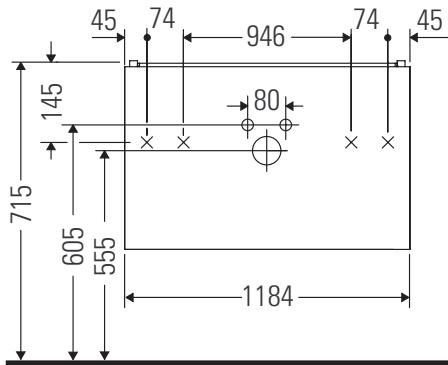

L-Cube

LC 6279

Mounting instructions

Vero Air # 235012

Instructions for use

The bathroom furniture range complies with the standards and guidelines applicable at the time of delivery and is designed for use in bathrooms. Direct contact with water should be avoided, for example, when showering.