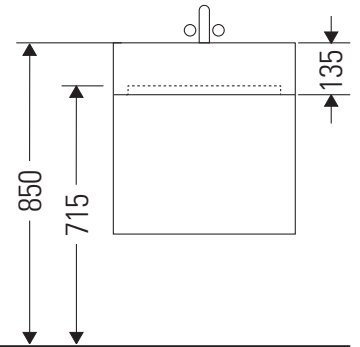

L-Cube

LC 6279

Mounting instructions

Vero Air # 235012

Instructions for use

The bathroom furniture range complies with the standards and guidelines applicable at the time of delivery and is designed for use in bathrooms. Direct contact with water should be avoided, for example, when showering.