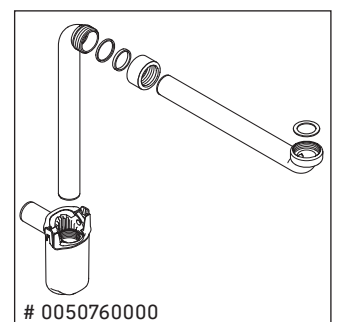

L-Cube

LC 6279

Mounting instructions

Vero Air # 235012

Instructions for use

The bathroom furniture range complies with the standards and guidelines applicable at the time of delivery and is designed for use in bathrooms. Direct contact with water should be avoided, for example, when showering.