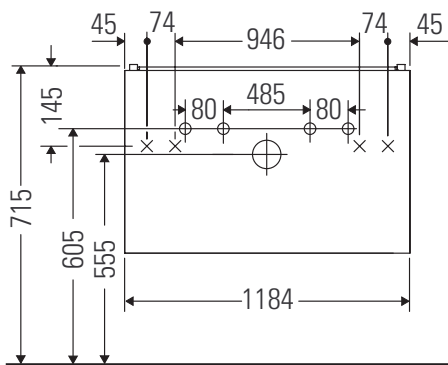

L-Cube

LC 6279

Mounting instructions

Vero Air # 235012

Instructions for use

The bathroom furniture range complies with the standards and guidelines applicable at the time of delivery and is designed for use in bathrooms. Direct contact with water should be avoided, for example, when showering.