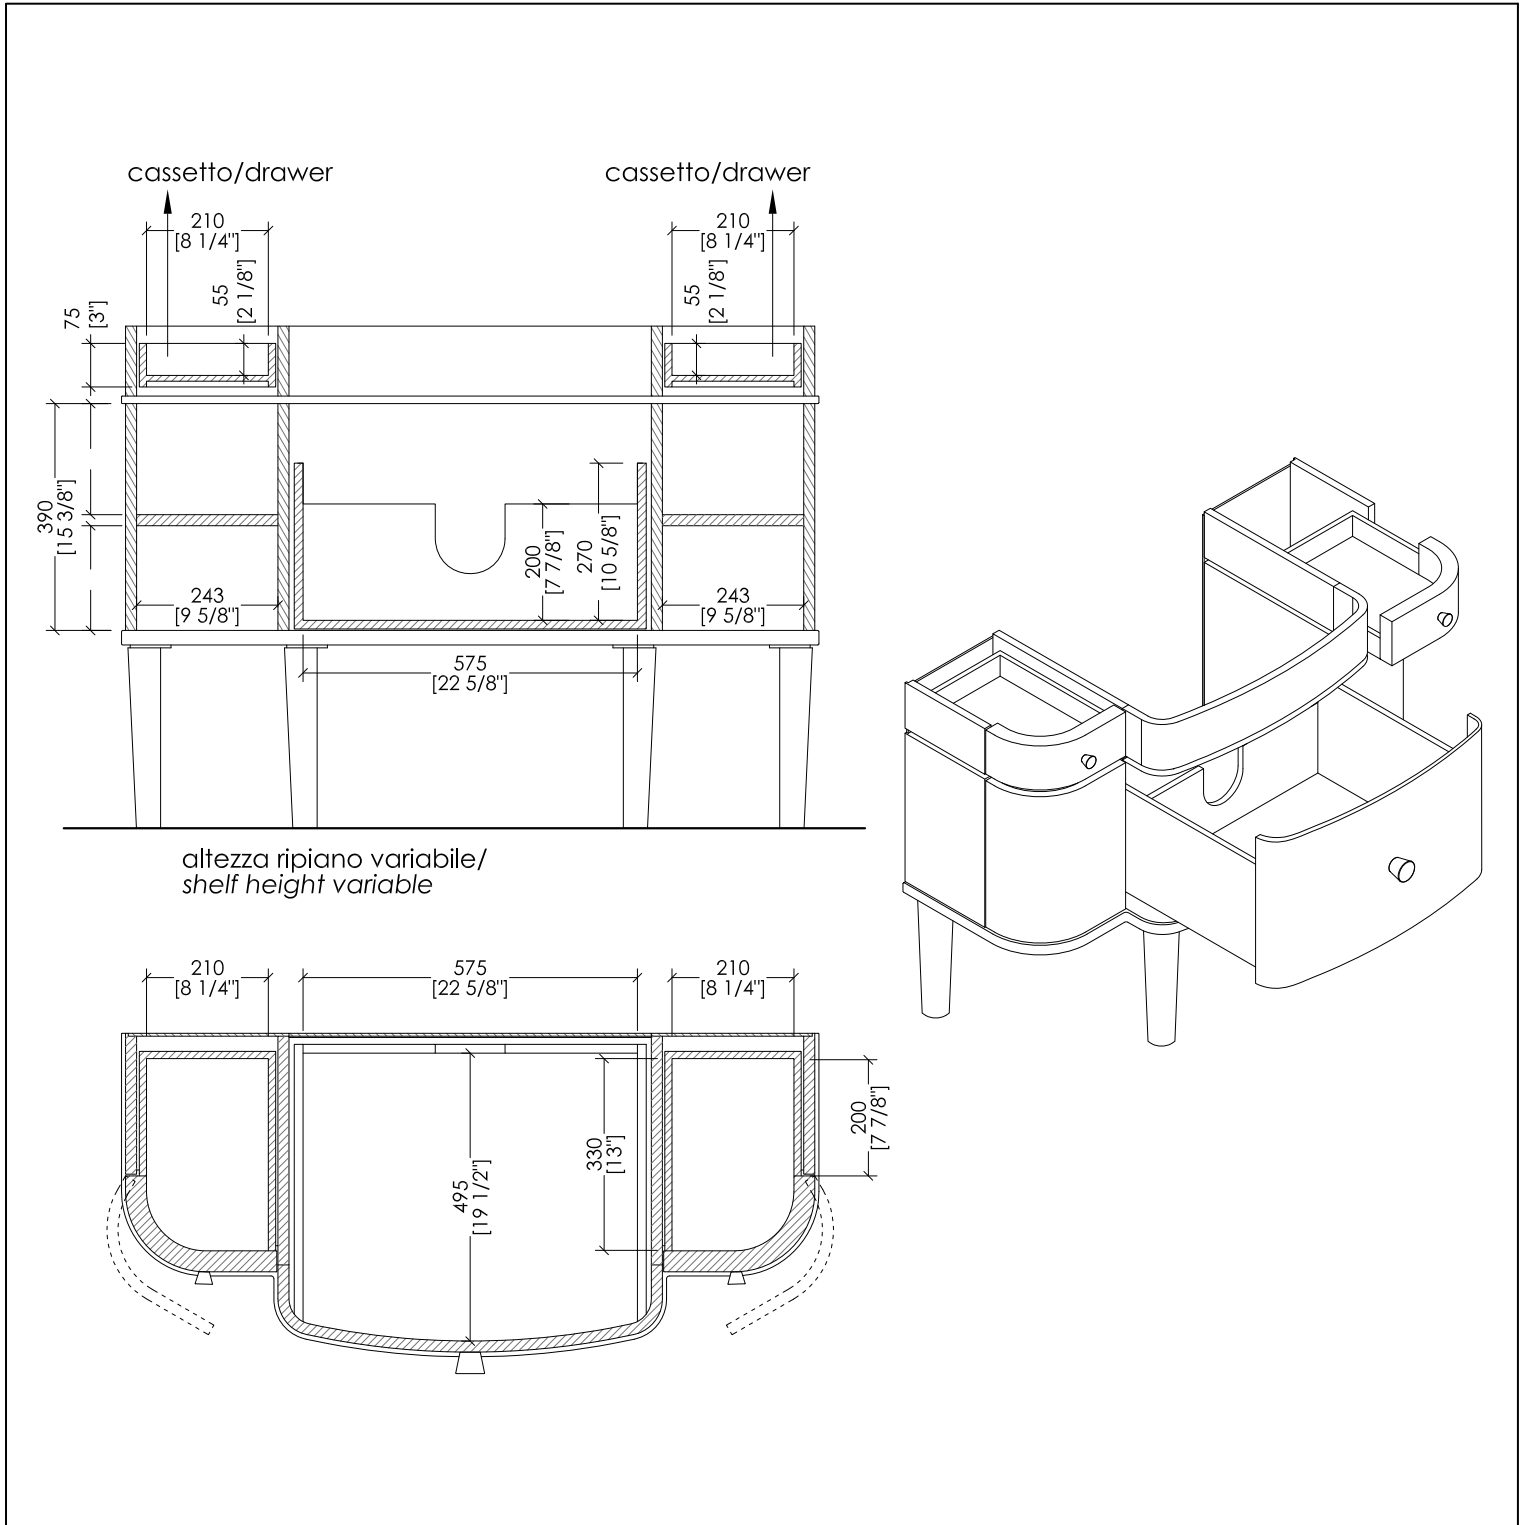

Devon&Devon

MUSIC

altezza ripiano variabile/
shelf height variable