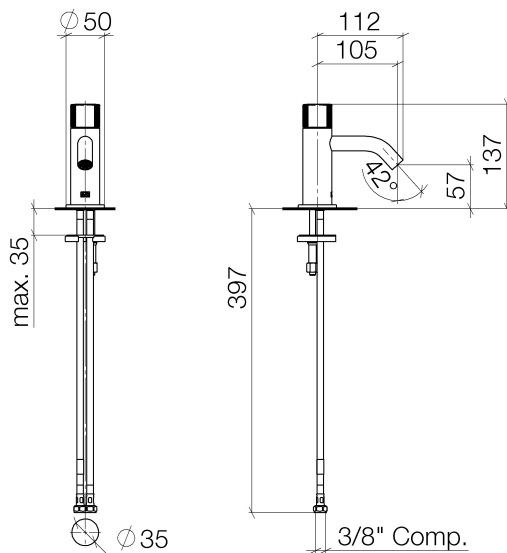

Sink - Meta

META PURE Single-lever lavatory mixer without drain - polished chrome

Article number: 33 525 664-00 0010

- 4-1/8" Projection
- Progressive temperature cartridge
- Round aerated stream
- Total height 5-3/8"
- Height to aerator/spout outlet 2-1/4"
- 1-3/8" hole diameter
- Optional flange Ø 2" included
- 2 x pressure hose with 3/8" compression fitting
- Water flow rate limited to max. 1.2 gpm
- lead-free

polished chrome

Dimensional drawing

All dimensions in mm / inch = mm x 0,0394

Sink - Meta

META PURE Single-lever lavatory mixer without drain - polished chrome

Article number: 33 525 664-00 0010

Flow rate chart

Sink - Meta

META PURE Single-lever lavatory mixer without drain - polished chrome

Article number: 33 525 664-00 0010

Other surface finishes

platinum matte

33 525 664-06 0010

black matte

33 525 664-33 0010