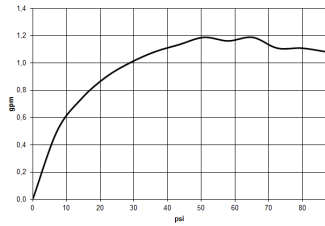

Sink - Meta

META PURE Single-lever lavatory mixer without drain - polished chrome

Article number: 33 525 664-00 0010

- 4-1/8" Projection
- Progressive temperature cartridge
- Round aerated stream
- Total height 5-3/8"
- Height to aerator/spout outlet 2-1/4"
- 1-3/8" hole diameter
- Optional flange Ø 2" included
- 2 x pressure hose with 3/8" compression fitting
- Water flow rate limited to max. 1.2 gpm
- lead-free

polished chrome

Dimensional drawing

All dimensions in mm / inch = mm x 0,0394

Sink - Meta

META PURE Single-lever lavatory mixer without drain - polished chrome

Article number: 33 525 664-00 0010

Flow rate chart