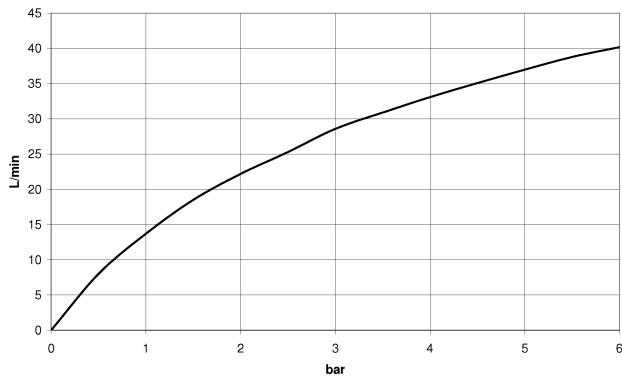

Bathtub - Meta

Tub spout without diverter for freestanding installation - black matte

Article number: 13 672 661-33

Flow rate chart