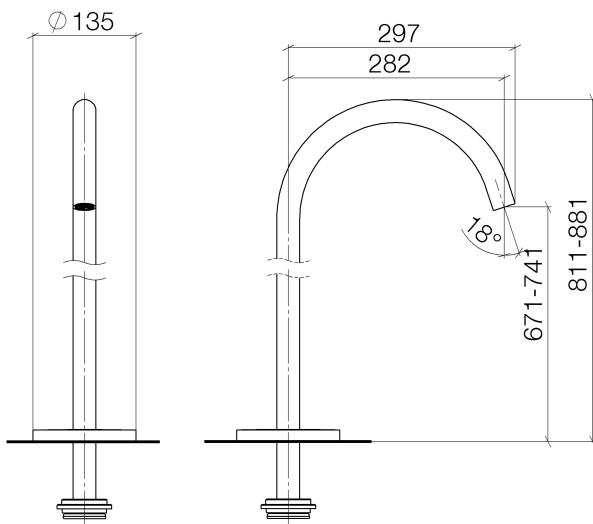

Bathtub - Meta

Tub spout without diverter for freestanding installation - black matte

Article number: 13 672 661-33

- 11-1/8" Projection
- Round aerator
- Total height 31-7/8" - 34-5/8"
- Height to aerator/spout outlet 26-3/8" - 29-1/8"
- Flanges Ø 5-3/8"
- Water flow rate limited to max. 7.6 gpm

black matte

Accessory is required for this item.

Dimensional drawing

All dimensions in mm / inch = mm x 0,0394

Bathtub - Meta

Tub spout without diverter for freestanding installation - black matte

Article number: 13 672 661-33

Flow rate chart

Bathtub - Meta

Tub spout without diverter for freestanding installation - black matte

Article number: 13 672 661-33

Other surface finishes

polished chrome

13 672 661-00

platinum matte

35 945 970-90 0010

Floor mounting rough set -