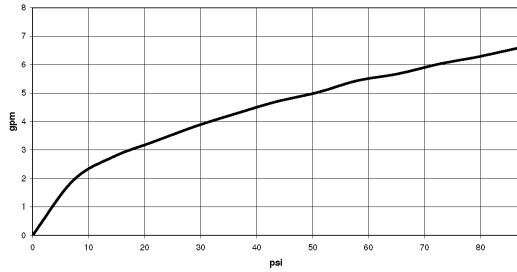

Shower - Madison

Concealed thermostat with one-way volume control - polished chrome

Article number: 36 425 977-00 0010

- Cover plate Ø 6-7/8"
- Temperature control handle with safety lock at 100 °F/ 38°C
- Max. temperature can be set on the trim
- (ADA)

polished chrome

Accessory is required for this item.

Dimensional drawing

All dimensions in mm / inch = mm x 0,0394

Shower - Madison
Concealed thermostat with one-way volume control - polished chrome
Article number: 36 425 977-00 0010

Flow rate chart

Shower - Madison

Concealed thermostat with one-way volume control - polished chrome

Article number: 36 425 977-00 0010

Other surface finishes

platinum matte

36 425 977-06 0010

platinum