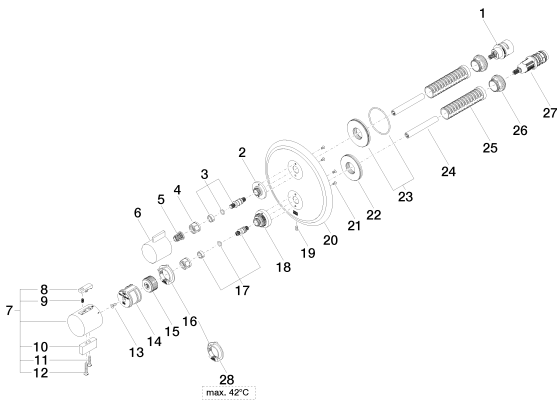

Shower - Madison

Concealed thermostat with one-way volume control - polished chrome

Article number: 36 425 977-00 0010

- Cover plate Ø 6-7/8"
- Temperature control handle with safety lock at 100 °F/ 38°C
- Max. temperature can be set on the trim
- (ADA)

Flow rate chart

Shower - Madison

Concealed thermostat with one-way volume control - polished chrome

Article number: 36 425 977-00 0010

Other surface finishes

platinum matte

36 425 977-06 0010

platinum

Required article

35 426 970-90 0010

Concealed thermostat with integrated supply stops -

Shower - Madison

Concealed thermostat with one-way volume control - polished chrome

Article number: 36 425 977-00 0010

Spare parts list

Number	Item Number	Designation	Number of units
1	90 90 03 166 00 90	top	1
2	09 12 12 053-00	base	1
3	04 29 06 111 00-00	spindle	1
4	09 23 30 023 90	nut	2
5	09 12 12 002 90	fixing cap	1
6	09 20 67 006-00	handle	1
7	04 17 33 006 00-00	handle	1
8	09 21 33 010-00	handle	1
9	09 16 02 027 90	spring	1
10	09 20 33 006-00	handle	1
11	09 30 30 159-00	screw	1
12	09 30 30 160-00	screw	1
13	09 30 30 124 90	screw	1
14	09 12 12 052 90	base	1
15	09 12 12 054 90	base	1
16	09 28 10 152 90	regulator	1
17	04 29 06 024 00-00	spindle	1
18	09 12 12 051-00	base	1
19	09 31 11 134 90	pin	1
20	09 11 02 307-00	plate	1
21	09 30 30 157 90	screw	4
22	09 30 01 188 90	disc	1
23	90 30 01 190 00 90	disc	1
24	09 23 01 124 90	sleeve	2
25	09 18 40 077 90	sleeve	2
26	09 24 04 257 90	nut	2
27	90 15 02 012 00 90	cartridge	1
28	09 28 10 151 90	regulator	1