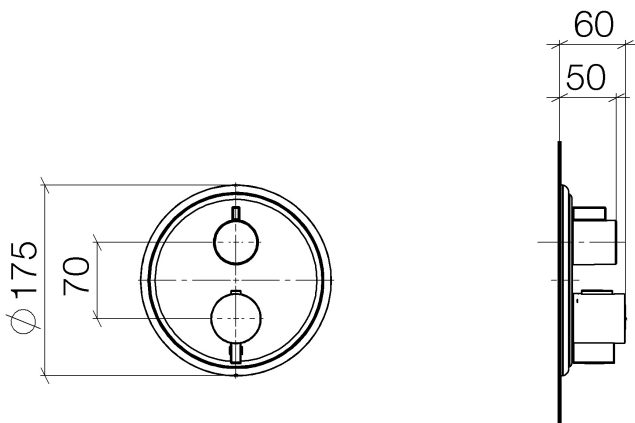

Shower - Madison

Concealed thermostat with one-way volume control - polished chrome

Article number: 36 425 977-00 0010

- Cover plate Ø 6-7/8"
- Temperature control handle with safety lock at 100 °F/ 38°C
- Max. temperature can be set on the trim
- (ADA)

polished chrome

Accessory is required for this item.

Dimensional drawing

All dimensions in mm / inch = mm x 0,0394

Shower - Madison
Concealed thermostat with one-way volume control - polished chrome
Article number: 36 425 977-00 0010

Flow rate chart

Shower - Madison

Concealed thermostat with one-way volume control - polished chrome

Article number: 36 425 977-00 0010

Other surface finishes

platinum matte

36 425 977-06 0010

platinum

Required article

35 426 970-90 0010

Concealed thermostat with integrated supply stops -

Shower - Madison

Concealed thermostat with one-way volume control - polished chrome

Article number: 36 425 977-00 0010