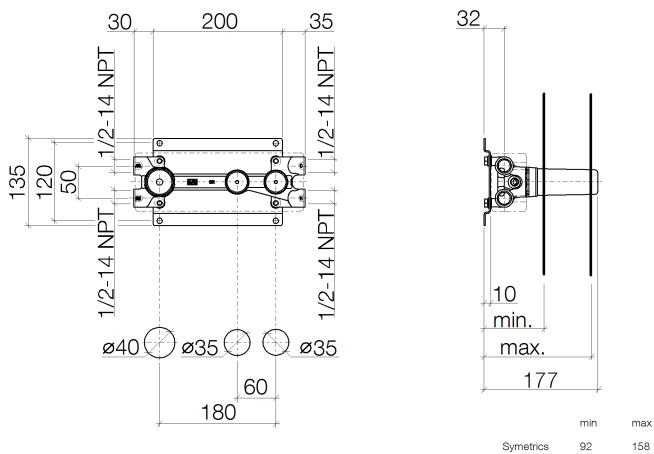

Bathtub - Concealed rough parts

Rough for wall valve with two volume controls with diverter for wall-mounted installation -

Article number: 35 696 970-90 0010

- brass, lead free
- 2x female thread 1/2" connections
- 2x outlet 1/2"
- 3x Water protection
- 3x Mud guard
- Sound insulation
- Wall elbow 1/2" (concealed rough parts) Also compatible with xGrid
- NOTE: Important for certain series! Due to minimum rough-in requirements, a framing of 2x6 studs may be needed.

Dimensional drawing

All dimensions in mm / inch = mm x 0,0394

Bathtub - Concealed rough parts

Rough for wall valve with two volume controls with diverter for wall-mounted installation -

Article number: 35 696 970-90 0010

Flow rate chart

Bathtub - Concealed rough parts

Rough for wall valve with two volume controls with diverter for wall-mounted installation -

Article number: 35 696 970-90 0010

Spare parts list

Number	Item Number	Designation	Number of units
1	04 30 31 024 01 90	fixing set	2
2	09 30 30 152 90	screw	8
3	09 30 11 139 90	disc	8
4	09 17 20 095 90	holder	1
5	09 11 11 034 90	accessories	1
6	04 31 20 039 10 90	plug	2
7	04 31 20 006 00 90	plug	1
8	09 14 10 053 90	seal	1
9	04 31 20 037 00 90	plug	1
10	09 21 02 102 90	cap	2
11	04 14 03 115 00 90	gasket kit	1
12	09 14 10 112 90	seal	1
13	04 30 11 149 00 90	plug	1
14	09 21 02 136 90	cap	1
15	04 17 20 101 00 90	fixing set	1