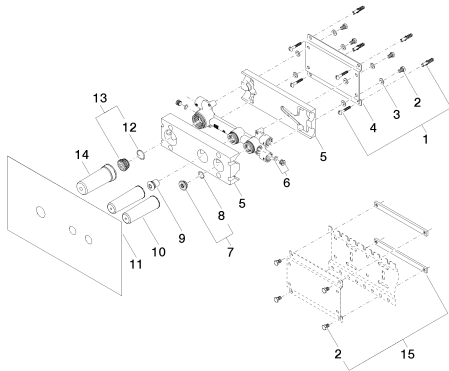

Bathtub - Concealed rough parts

Rough for wall valve with two volume controls with diverter for wall-mounted installation -

Article number: 35 696 970-90 0010

- brass, lead free
- 2x female thread 1/2" connections
- 2x outlet 1/2"
- 3x Water protection
- 3x Mud guard
- Sound insulation
- Wall elbow 1/2" (concealed rough parts) Also compatible with xGrid
- NOTE: Important for certain series! Due to minimum rough-in requirements, a framing of 2x6 studs may be needed.

Dimensional drawing

All dimensions in mm / inch = mm x 0,0394

Bathtub - Concealed rough parts

Rough for wall valve with two volume controls with diverter for wall-mounted installation -

Article number: 35 696 970-90 0010

Flow rate chart

Bathtub - Concealed rough parts

Rough for wall valve with two volume controls with diverter for wall-mounted installation -

Article number: 35 696 970-90 0010

Spare parts list

Number	Item Number	Designation	Number of units
1	04 30 31 024 01 90	fixing set	2
2	09 30 30 152 90	screw	8
3	09 30 11 139 90	disc	8
4	09 17 20 095 90	holder	1
5	09 11 11 034 90	accessories	1
6	04 31 20 039 10 90	plug	2
7	04 31 20 006 00 90	plug	1
8	09 14 10 053 90	seal	1
9	04 31 20 037 00 90	plug	1
10	09 21 02 102 90	cap	2
11	04 14 03 115 00 90	gasket kit	1
12	09 14 10 112 90	seal	1
13	04 30 11 149 00 90	plug	1
14	09 21 02 136 90	cap	1
15	04 17 20 101 00 90	fixing set	1