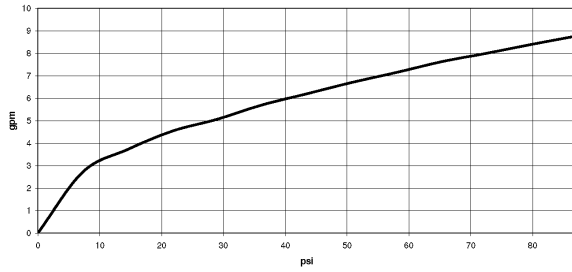

Dimensional drawing

All dimensions in mm / inch = mm x 0,0394

Bathtub - Concealed rough parts

Rough for wall valve with two volume controls with diverter for wall-mounted installation -

Article number: 35 696 970-90 0010

Flow rate chart

Bathtub - Concealed rough parts

Rough for wall valve with two volume controls with diverter for wall-mounted installation -

Article number: 35 696 970-90 0010

Spare parts list

Number	Item Number	Designation	Number of units
1	04 30 31 024 01 90	fixing set	2
2	09 30 30 152 90	screw	8
3	09 30 11 139 90	disc	8
4	09 17 20 095 90	holder	1
5	09 11 11 034 90	accessories	1
6	04 31 20 039 10 90	plug	2
7	04 31 20 006 00 90	plug	1
8	09 14 10 053 90	seal	1
9	04 31 20 037 00 90	plug	1
10	09 21 02 102 90	cap	2
11	04 14 03 115 00 90	gasket kit	1
12	09 14 10 112 90	seal	1
13	04 30 11 149 00 90	plug	1
14	09 21 02 136 90	cap	1
15	04 17 20 101 00 90	fixing set	1