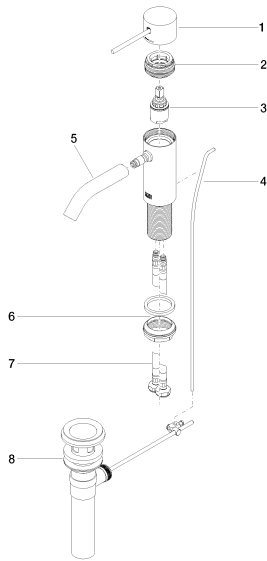

Sink - Meta

META SLIM Single-lever lavatory mixer with drain - polished chrome

Article number: 33 501 662-00 0010

- 4-7/8" Projection
- US drain with overflow
- Rigid spout
- Round aerated stream
- Total height 5-1/4"
- Height to aerator/spout outlet 2"
- 1-3/8" hole diameter
- 2 x pressure hose with 3/8" compression fitting
- Water flow rate limited to max. 1.2 gpm
- lead-free
- (ADA)
- Suitable only for basins with overflow.

polished chrome

Dimensional drawing

Sink - Meta

META SLIM Single-lever lavatory mixer with drain - polished chrome

Article number: 33 501 662-00 0010

All dimensions in mm / inch = mm x 0,0394

Flow rate chart

Sink - Meta

META SLIM Single-lever lavatory mixer with drain - polished chrome

Article number: 33 501 662-00 0010

Other surface finishes

platinum matte
33 501 662-06 0010

platinum
33 501 662-08 0010

Brushed Durabronze
33 501 662-28 0010

Sink - Meta

META SLIM Single-lever lavatory mixer with drain - polished chrome

Article number: 33 501 662-00 0010

Spare parts list

| Number | Item Number | Designation | Number of units |
|--------|--------------------|---------------------------|-----------------|
| 1 | 90 20 66 020 00-00 | handle | 1 |
| 2 | 90 24 04 536 00 90 | threaded connector | 1 |
| 3 | 90 15 05 042 00 90 | cartridge | 1 |
| 4 | 09 31 09 110-00 | pull-rod | 1 |
| 5 | 90 11 06 206 01-00 | spout | 1 |
| 6 | 04 23 10 044 07 90 | fixing set | 1 |
| 7 | 04 30 04 102 00 90 | Flexible supply line 3/8" | 2 |
| 8 | 04 11 01 023 00-00 | Drain - polished chrome | 1 |