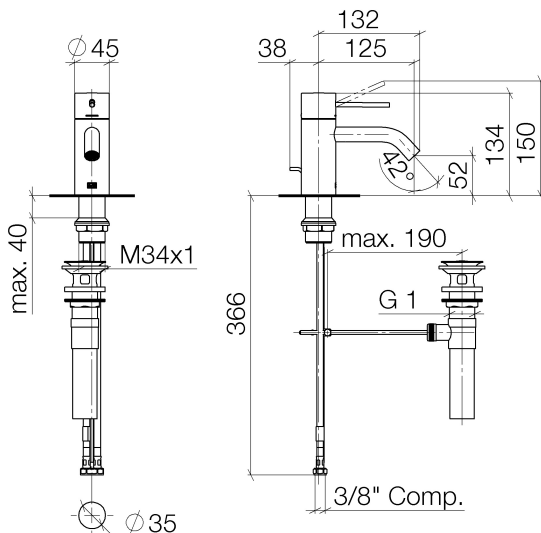

Sink - Meta

META SLIM Single-lever lavatory mixer with drain - polished chrome

Article number: 33 501 662-00 0010

- 4-7/8" Projection
- US drain with overflow
- Rigid spout
- Round aerated stream
- Total height 5-1/4"
- Height to aerator/spout outlet 2"
- 1-3/8" hole diameter
- 2 x pressure hose with 3/8" compression fitting
- Water flow rate limited to max. 1.2 gpm
- lead-free
- (ADA)
- Suitable only for basins with overflow.

polished chrome

Dimensional drawing

Sink - Meta

META SLIM Single-lever lavatory mixer with drain - polished chrome

Article number: 33 501 662-00 0010

All dimensions in mm / inch = mm x 0,0394

Flow rate chart

Sink - Meta

META SLIM Single-lever lavatory mixer with drain - polished chrome

Article number: 33 501 662-00 0010

Other surface finishes

platinum matte
33 501 662-06 0010

platinum
33 501 662-08 0010

Brushed Durabronze
33 501 662-28 0010

Sink - Meta

META SLIM Single-lever lavatory mixer with drain - polished chrome

Article number: 33 501 662-00 0010

Spare parts list

| Number | Item Number | Designation | Number of units |
|--------|--------------------|---------------------------|-----------------|
| 1 | 90 20 66 020 00-00 | handle | 1 |
| 2 | 90 24 04 536 00 90 | threaded connector | 1 |
| 3 | 90 15 05 042 00 90 | cartridge | 1 |
| 4 | 09 31 09 110-00 | pull-rod | 1 |
| 5 | 90 11 06 206 01-00 | spout | 1 |
| 6 | 04 23 10 044 07 90 | fixing set | 1 |
| 7 | 04 30 04 102 00 90 | Flexible supply line 3/8" | 2 |
| 8 | 04 11 01 023 00-00 | Drain - polished chrome | 1 |