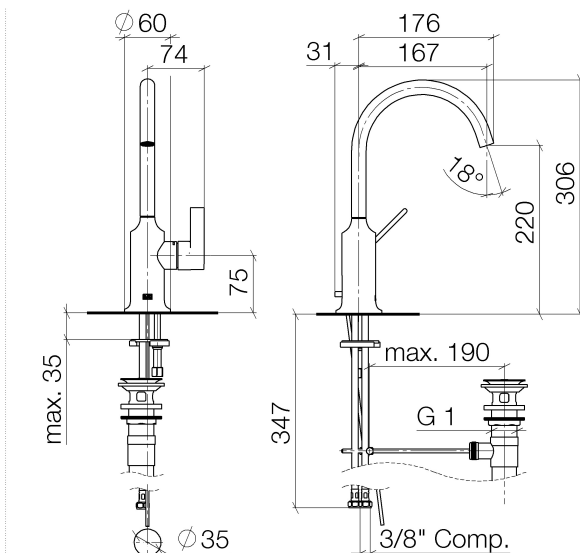

Sink - VAIA

Single-lever lavatory mixer with drain - polished chrome

Article number: 33 500 809-00 0010

- 6-5/8" Projection
- US drain with overflow
- Swiveling spout 360°
- Round aerated stream
- Total height 12"
- Height to aerator/spout outlet 8-5/8"
- 1-3/8" hole diameter
- 2 x pressure hose with 3/8" compression fitting
- Water flow rate limited to max. 1.2 gpm
- lead-free
- (ADA)
- Suitable only for basins with overflow.

polished chrome

Dimensional drawing

Sink - VAIA
Single-lever lavatory mixer with drain - polished chrome
Article number: 33 500 809-00 0010

All dimensions in mm / inch = mm x 0,0394

Flow rate chart

Sink - VAIA

Single-lever lavatory mixer with drain - polished chrome

Article number: 33 500 809-00 0010

Other surface finishes

platinum matte
33 500 809-06 0010

platinum
33 500 809-08 0010

Brushed Durabronze
33 500 809-28 0010

Spare parts list

Number	Item Number	Designation	Number of units
1	90 28 22 311 01-00	spout	1
2	04 20 89 035 80-00	pull-rod	1
3	90 15 05 042 00 90	cartridge	1
4	09 24 04 266 90	nut	1
5	09 14 10 091 90	seal	1
6	09 28 30 021-00	cover	1
7	09 20 80 020-00	handle	1
8	09 31 11 030 90	pin	1
9	90 31 20 087 00-00	plug	1
10	09 31 11 011 90	pin	1
11	04 30 11 038 00 90	fixing set	1
12	04 30 04 102 00 90	Flexible supply line 3/8"	2
13	04 11 01 023 00-00	Drain - polished chrome	1