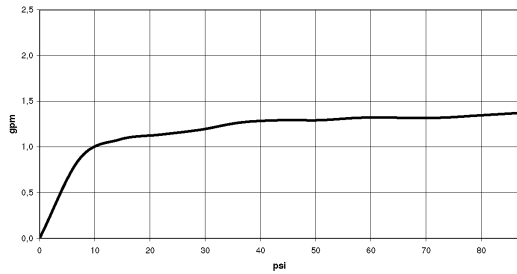

Sink - VAIA

Single-lever lavatory mixer with drain - polished chrome

Article number: 33 500 809-00 0010

- 6-5/8" Projection
- US drain with overflow
- Swiveling spout 360°
- Round aerated stream
- Total height 12"
- Height to aerator/spout outlet 8-5/8"
- 1-3/8" hole diameter
- 2 x pressure hose with 3/8" compression fitting
- Water flow rate limited to max. 1.2 gpm
- lead-free
- (ADA)
- Suitable only for basins with overflow.

polished chrome

Dimensional drawing

Sink - VAIA
Single-lever lavatory mixer with drain - polished chrome
Article number: 33 500 809-00 0010

All dimensions in mm / inch = mm x 0,0394

Flow rate chart

Sink - VAIA