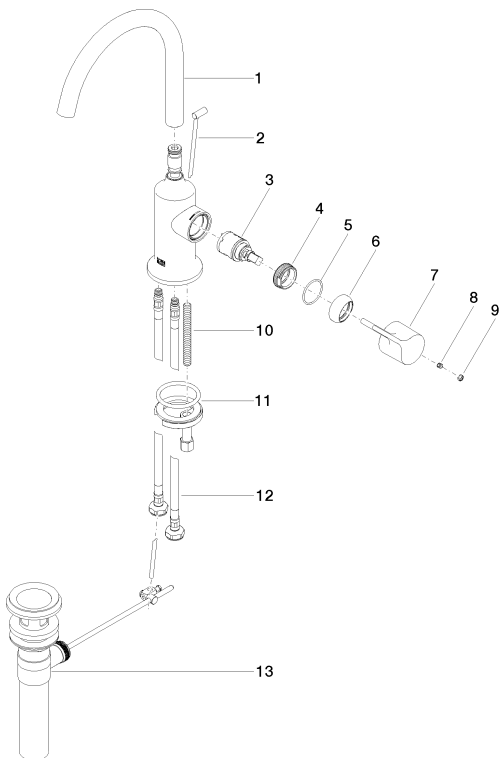

Sink - VAIA

Single-lever lavatory mixer with drain - polished chrome

Article number: 33 500 809-00 0010

- 6-5/8" Projection
- US drain with overflow
- Swiveling spout 360°
- Round aerated stream
- Total height 12"
- Height to aerator/spout outlet 8-5/8"
- 1-3/8" hole diameter
- 2 x pressure hose with 3/8" compression fitting
- Water flow rate limited to max. 1.2 gpm
- lead-free
- (ADA)
- Suitable only for basins with overflow.

polished chrome

Dimensional drawing

Sink - VAIA
Single-lever lavatory mixer with drain - polished chrome
Article number: 33 500 809-00 0010

All dimensions in mm / inch = mm x 0,0394

Flow rate chart

Sink - VAIA

Single-lever lavatory mixer with drain - polished chrome

Article number: 33 500 809-00 0010

Other surface finishes

platinum matte
33 500 809-06 0010

platinum
33 500 809-08 0010

Brushed Durabronze
33 500 809-28 0010

Spare parts list

Number	Item Number	Designation	Number of units
1	90 28 22 311 01-00	spout	1
2	04 20 89 035 80-00	pull-rod	1
3	90 15 05 042 00 90	cartridge	1
4	09 24 04 266 90	nut	1
5	09 14 10 091 90	seal	1
6	09 28 30 021-00	cover	1
7	09 20 80 020-00	handle	1
8	09 31 11 030 90	pin	1
9	90 31 20 087 00-00	plug	1
10	09 31 11 011 90	pin	1
11	04 30 11 038 00 90	fixing set	1
12	04 30 04 102 00 90	Flexible supply line 3/8"	2
13	04 11 01 023 00-00	Drain - polished chrome	1