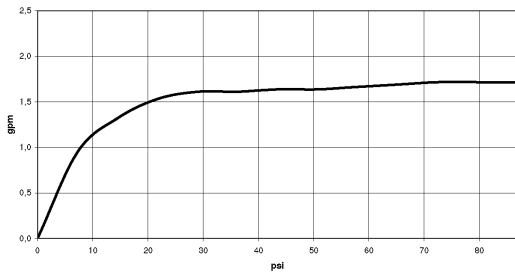

## Dimensional drawing

All dimensions in mm / inch = mm x 0,0394

Model/program/technical modifications and error excepted  
For more information see: [www.dornbracht.com](http://www.dornbracht.com) + 49 (0) 2371 433-460 mail@dornbrachtgroup.de

### Flow rate chart