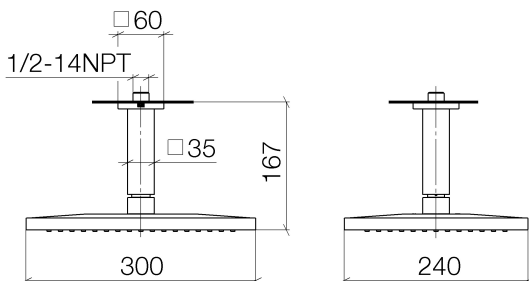

## Shower - CL.1

Rain shower ceiling-mounted - polished chrome

Article number: 28 775 980-00 0010

- Stream: Rain
- Descaling system
- 11-3/4" x 9-1/2" Rain showerhead
- 6-1/2" distance between ceiling and bottom of showerhead
- Flange 2-3/8 x 2-3/8
- 1/2" connection
- Water flow rate limited to max. 1.8 gpm

## Dimensional drawing

All dimensions in mm / inch = mm x 0,0394

Model/program/technical modifications and error excepted  
For more information see: [www.dornbracht.com](http://www.dornbracht.com) + 49 (0) 2371 433-460 mail@dornbrachtgroup.de