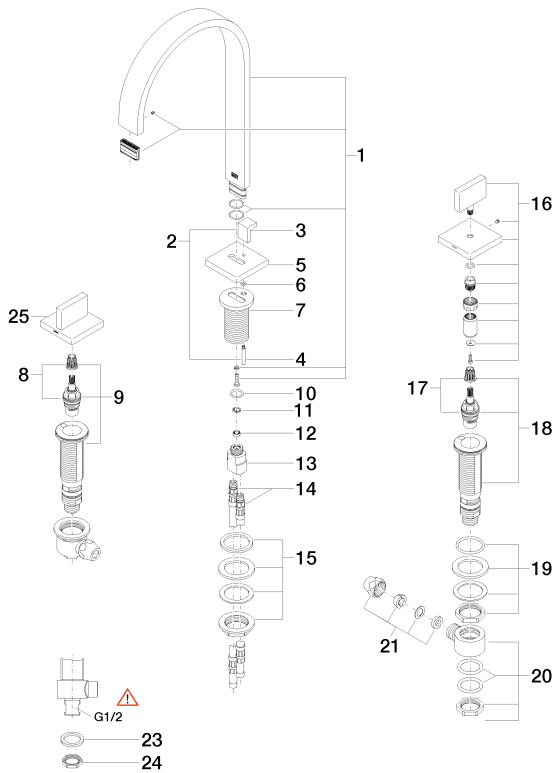

Sink - MEM

Three-hole lavatory mixer with drain - polished chrome

Article number: 20 715 782-00 0010

- 7-7/8" Projection
- Rigid spout
- US drain with overflow
- Rectangular aerated stream
- Total height 12-5/8"
- Height to aerator/spout outlet 7-5/8"
- Spout hole diameter 1-3/8"
- Valve hole diameter 1-1/4"
- Flange 2-3/8" x 2-3/8"
- Water flow rate limited to max. 1.2 gpm
- lead-free
- (ADA)
- Suitable only for basins with overflow.

polished chrome

Sink - MEM

Three-hole lavatory mixer with drain - polished chrome

Article number: 20 715 782-00 0010

Dimensional drawing

All dimensions in mm / inch = mm x 0,0394

Flow rate chart

Sink - MEM

Three-hole lavatory mixer with drain - polished chrome

Article number: 20 715 782-00 0010

Other surface finishes

platinum matte

20 715 782-06 0010

platinum

20 715 782-08 0010

Brushed Durabrass

Sink - MEM

Three-hole lavatory mixer with drain - polished chrome

Article number: 20 715 782-00 0010

Spare parts list

Number	Item Number	Designation	Number of units
1	90 28 22 155 02-00	spout	1
2	04 20 78 030 80-00	pull-rod	1
3	09 20 78 030-00	handle	1
4	09 31 09 080-00	pull-rod	1
5	09 27 78 032-00	rosette	1
6	09 14 10 166 90	seal	1
7	09 11 10 054 10 90	connection	1
8	90 90 03 152 00 90	top	1
9	04 17 11 045 52 90	side panel	1
10	09 14 10 130 90	seal	1
11	09 16 01 016 90	ring	1
12	09 23 01 033 90	flow reducer	1
13	09 11 10 055 10 90	connection	1
14	04 30 04 016 00 90	hose	1
15	04 23 10 009 01 90	fixing set	1
16	90 20 78 002 04-00	handle (cold)	1
17	90 90 03 153 00 90	top	1
18	04 17 11 045 53 90	side panel	1
19	04 23 10 032 78 90	fixing set	1
20	04 17 11 023 10 90	distributor	1
21	04 23 30 040 00-00	threaded connector	1
22	04 11 01 023 00-00	Drain - polished chrome	1
23	09 30 11 059 90	disc	2
24	09 23 10 012 90	nut	2
25	90 20 78 002 05-00	handle (hot)	1