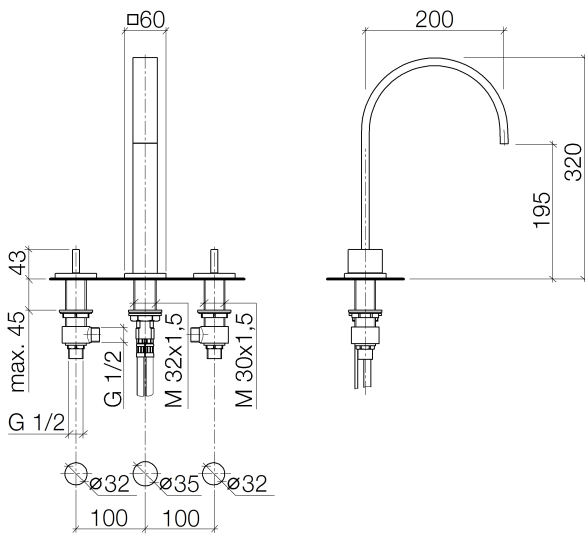

Sink - MEM

Three-hole lavatory mixer with drain - polished chrome

Article number: 20 715 782-00 0010

- 7-7/8" Projection
- Rigid spout
- US drain with overflow
- Rectangular aerated stream
- Total height 12-5/8"
- Height to aerator/spout outlet 7-5/8"
- Spout hole diameter 1-3/8"
- Valve hole diameter 1-1/4"
- Flange 2-3/8" x 2-3/8"
- Water flow rate limited to max. 1.2 gpm
- lead-free
- (ADA)
- Suitable only for basins with overflow.

polished chrome

Sink - MEM

Three-hole lavatory mixer with drain - polished chrome

Article number: 20 715 782-00 0010

Dimensional drawing

All dimensions in mm / inch = mm x 0,0394

Flow rate chart

Sink - MEM

Three-hole lavatory mixer with drain - polished chrome

Article number: 20 715 782-00 0010

Other surface finishes

platinum matte

20 715 782-06 0010

platinum

20 715 782-08 0010

Brushed Durabrass

Sink - MEM

Three-hole lavatory mixer with drain - polished chrome

Article number: 20 715 782-00 0010

Spare parts list

Number	Item Number	Designation	Number of units
1	90 28 22 155 02-00	spout	1
2	04 20 78 030 80-00	pull-rod	1
3	09 20 78 030-00	handle	1
4	09 31 09 080-00	pull-rod	1
5	09 27 78 032-00	rosette	1
6	09 14 10 166 90	seal	1
7	09 11 10 054 10 90	connection	1
8	90 90 03 152 00 90	top	1
9	04 17 11 045 52 90	side panel	1
10	09 14 10 130 90	seal	1
11	09 16 01 016 90	ring	1
12	09 23 01 033 90	flow reducer	1
13	09 11 10 055 10 90	connection	1
14	04 30 04 016 00 90	hose	1
15	04 23 10 009 01 90	fixing set	1
16	90 20 78 002 04-00	handle (cold)	1
17	90 90 03 153 00 90	top	1
18	04 17 11 045 53 90	side panel	1
19	04 23 10 032 78 90	fixing set	1
20	04 17 11 023 10 90	distributor	1
21	04 23 30 040 00-00	threaded connector	1
22	04 11 01 023 00-00	Drain - polished chrome	1
23	09 30 11 059 90	disc	2
24	09 23 10 012 90	nut	2
25	90 20 78 002 05-00	handle (hot)	1