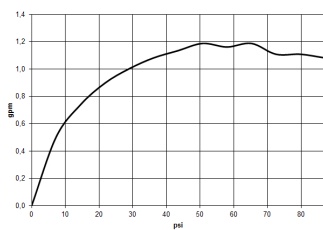

Sink - Tara.

Three-hole lavatory mixer with drain - polished chrome

Article number: 20 710 892-00 0010

- 5-3/8" Projection
- US drain with overflow
- Swiveling spout 360°
- Round aerated stream
- Total height 10-5/8"
- Height to aerator/spout outlet 6-3/8"
- Valve hole diameter 1-1/4"
- Spout hole diameter 1-3/8"
- Flange diameter 2-1/8"
- Water flow rate limited to max. 1.2 gpm
- lead-free
- (ADA)
- Suitable only for basins with overflow.

polished chrome

Sink - Tara.

Three-hole lavatory mixer with drain - polished chrome

Article number: 20 710 892-00 0010

Dimensional drawing

All dimensions in mm / inch = mm x 0,0394

Flow rate chart

Sink - Tara.