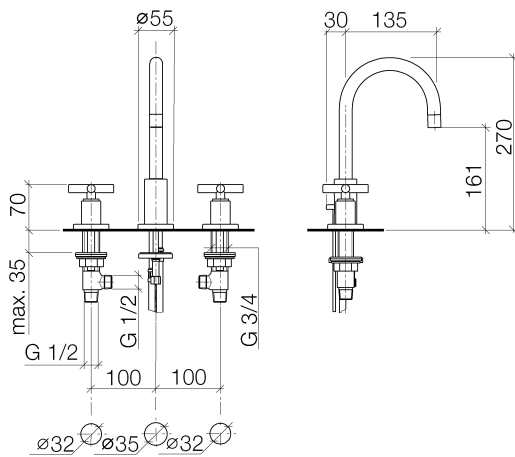

Sink - Tara.

Three-hole lavatory mixer with drain - polished chrome

Article number: 20 710 892-00 0010

- 5-3/8" Projection
- US drain with overflow
- Swiveling spout 360°
- Round aerated stream
- Total height 10-5/8"
- Height to aerator/spout outlet 6-3/8"
- Valve hole diameter 1-1/4"
- Spout hole diameter 1-3/8"
- Flange diameter 2-1/8"
- Water flow rate limited to max. 1.2 gpm
- lead-free
- (ADA)
- Suitable only for basins with overflow.

polished chrome

Sink - Tara.

Three-hole lavatory mixer with drain - polished chrome

Article number: 20 710 892-00 0010

Dimensional drawing

All dimensions in mm / inch = mm x 0,0394

Flow rate chart

Sink - Tara.

Three-hole lavatory mixer with drain - polished chrome

Article number: 20 710 892-00 0010

Other surface finishes

platinum matte

20 710 892-06 0010

platinum

20 710 892-08 0010

Brushed Durabronze

Sink - Tara.

Three-hole lavatory mixer with drain - polished chrome

Article number: 20 710 892-00 0010

Spare parts list

Number	Item Number	Designation	Number of units
1	90 28 22 217 02-00	spout	1
2	90 23 01 028 04-00	aerator	1
3	09 30 30 057 90	screw	1
4	09 11 10 087 10-00	connection	1
5	04 20 89 030 80-00	pull-rod	1
6	09 28 10 133-00	ring	1
7	04 30 04 064 00 90	hose	2
8	09 14 05 047 90	seal	1
9	04 30 11 038 00 90	fixing set	1
10	09 31 11 011 90	pin	1
11	04 20 89 010 00-00	handle	2
12	09 20 89 010-00	handle	2
13	90 12 12 007 00-00	base	2
14	09 30 11 029 90	disc	2
15	09 30 30 075 90	screw	2
16	09 21 02 140-00	sleeve	2
17	09 27 89 105-00	rosette	2
18	09 14 10 043 90	seal	2
19	90 17 11 040 51 90	side panel	2
20	04 23 30 040 00-00	threaded connector	2
21	04 11 01 023 00-00	Drain - polished chrome	1