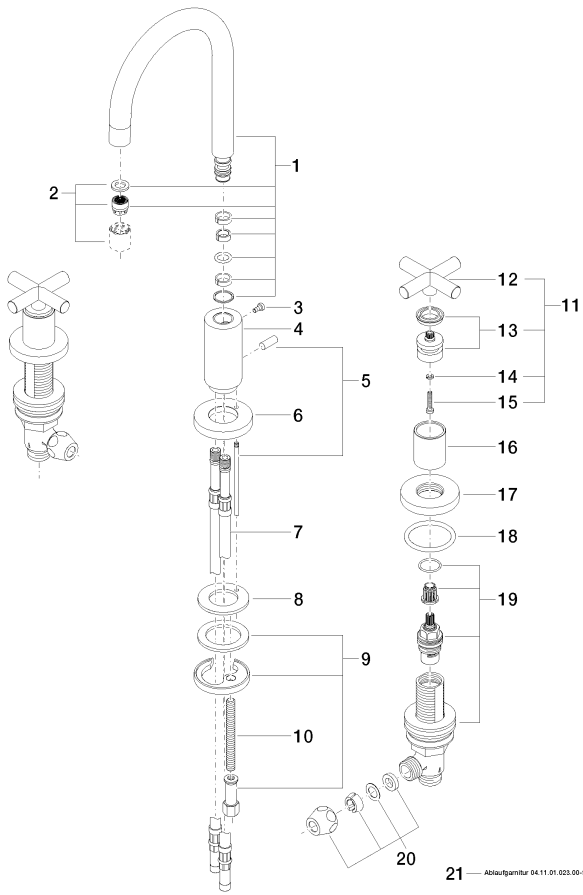

Sink - Tara.

Three-hole lavatory mixer with drain - polished chrome

Article number: 20 710 892-00 0010

- 5-3/8" Projection
- US drain with overflow
- Swiveling spout 360°
- Round aerated stream
- Total height 10-5/8"
- Height to aerator/spout outlet 6-3/8"
- Valve hole diameter 1-1/4"
- Spout hole diameter 1-3/8"
- Flange diameter 2-1/8"
- Water flow rate limited to max. 1.2 gpm
- lead-free
- (ADA)
- Suitable only for basins with overflow.

polished chrome

Sink - Tara.

Three-hole lavatory mixer with drain - polished chrome

Article number: 20 710 892-00 0010

Dimensional drawing

All dimensions in mm / inch = mm x 0,0394

Flow rate chart

Sink - Tara.

Three-hole lavatory mixer with drain - polished chrome

Article number: 20 710 892-00 0010

Other surface finishes

platinum matte

20 710 892-06 0010

platinum

20 710 892-08 0010

Brushed Durabronze

Sink - Tara.

Three-hole lavatory mixer with drain - polished chrome

Article number: 20 710 892-00 0010

Spare parts list

Number	Item Number	Designation	Number of units
1	90 28 22 217 02-00	spout	1
2	90 23 01 028 04-00	aerator	1
3	09 30 30 057 90	screw	1
4	09 11 10 087 10-00	connection	1
5	04 20 89 030 80-00	pull-rod	1
6	09 28 10 133-00	ring	1
7	04 30 04 064 00 90	hose	2
8	09 14 05 047 90	seal	1
9	04 30 11 038 00 90	fixing set	1
10	09 31 11 011 90	pin	1
11	04 20 89 010 00-00	handle	2
12	09 20 89 010-00	handle	2
13	90 12 12 007 00-00	base	2
14	09 30 11 029 90	disc	2
15	09 30 30 075 90	screw	2
16	09 21 02 140-00	sleeve	2
17	09 27 89 105-00	rosette	2
18	09 14 10 043 90	seal	2
19	90 17 11 040 51 90	side panel	2
20	04 23 30 040 00-00	threaded connector	2
21	04 11 01 023 00-00	Drain - polished chrome	1