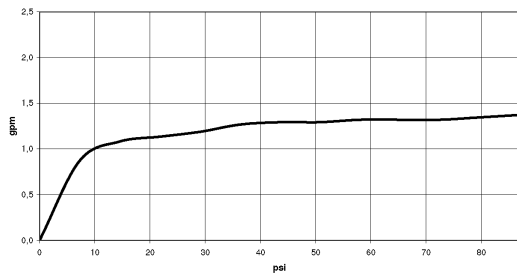

Sink - VAIA

Lavatory spout, deck-mounted without drain - polished chrome

Article number: 13 716 809-00 0010

- 6-5/8" Projection
- Swiveling spout 360°
- Round aerated stream
- Total height 11"
- Height to aerator/spout outlet 7-1/2"
- Flange diameter 2-3/8"
- 1-3/8" hole diameter
- 1/2" connection
- Water flow rate limited to max. 1.2 gpm
- lead-free
- For Touchfree control please order eSet Touchfree WITH or WITHOUT temperature adjustment

polished chrome

Dimensional drawing

Sink - VAIA

Lavatory spout, deck-mounted without drain - polished chrome

Article number: 13 716 809-00 0010

All dimensions in mm / inch = mm x 0,0394

Flow rate chart

Sink - VAIA