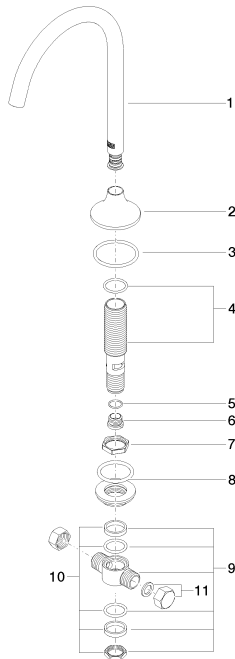

Sink - VAIA

Lavatory spout, deck-mounted without drain - polished chrome

Article number: 13 716 809-00 0010

- 6-5/8" Projection
- Swiveling spout 360°
- Round aerated stream
- Total height 11"
- Height to aerator/spout outlet 7-1/2"
- Flange diameter 2-3/8"
- 1-3/8" hole diameter
- 1/2" connection
- Water flow rate limited to max. 1.2 gpm
- lead-free
- For Touchfree control please order eSet Touchfree WITH or WITHOUT temperature adjustment

polished chrome

Dimensional drawing

Sink - VAIA

Lavatory spout, deck-mounted without drain - polished chrome

Article number: 13 716 809-00 0010

All dimensions in mm / inch = mm x 0,0394

Flow rate chart

Sink - VAIA

Lavatory spout, deck-mounted without drain - polished chrome

Article number: 13 716 809-00 0010

Other surface finishes

platinum matte

13 716 809-06 0010

platinum

13 716 809-08 0010

Brushed Durabronze

Spare parts list

Number	Item Number	Designation	Number of units
1	90 28 22 309 01-00	spout	1
2	09 27 80 011-00	rosette	1
3	09 14 10 084 90	seal	1
4	90 30 01 033 00 90	base	1
5	09 14 10 017 90	seal	1
6	09 24 04 021 10 90	nipple	1
7	09 23 10 127 90	nut	1
8	04 23 10 004 04 90	fixing set	1
9	04 17 11 020 10 90	distributor	1
10	90 23 10 012 00 90	gasket kit	1
11	04 21 02 006 00 92	cap	1