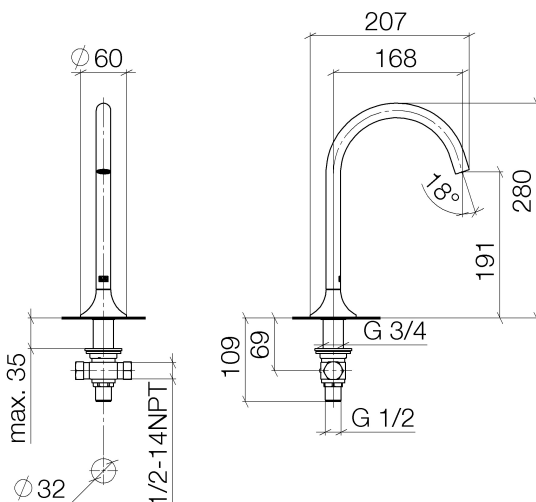

Sink - VAIA

Lavatory spout, deck-mounted without drain - polished chrome

Article number: 13 716 809-00 0010

- 6-5/8" Projection
- Swiveling spout 360°
- Round aerated stream
- Total height 11"
- Height to aerator/spout outlet 7-1/2"
- Flange diameter 2-3/8"
- 1-3/8" hole diameter
- 1/2" connection
- Water flow rate limited to max. 1.2 gpm
- lead-free
- For Touchfree control please order eSet Touchfree WITH or WITHOUT temperature adjustment

polished chrome

Dimensional drawing

Sink - VAIA

Lavatory spout, deck-mounted without drain - polished chrome

Article number: 13 716 809-00 0010

All dimensions in mm / inch = mm x 0,0394

Flow rate chart

Sink - VAIA

Lavatory spout, deck-mounted without drain - polished chrome

Article number: 13 716 809-00 0010

Other surface finishes

platinum matte

13 716 809-06 0010

platinum

13 716 809-08 0010

Brushed Durabronze

Spare parts list

Number	Item Number	Designation	Number of units
1	90 28 22 309 01-00	spout	1
2	09 27 80 011-00	rosette	1
3	09 14 10 084 90	seal	1
4	90 30 01 033 00 90	base	1
5	09 14 10 017 90	seal	1
6	09 24 04 021 10 90	nipple	1
7	09 23 10 127 90	nut	1
8	04 23 10 004 04 90	fixing set	1
9	04 17 11 020 10 90	distributor	1
10	90 23 10 012 00 90	gasket kit	1
11	04 21 02 006 00 92	cap	1