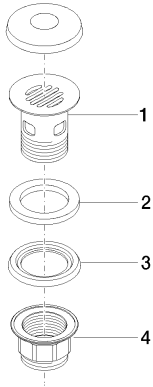

Sink - CL.1

European grid drain 1 1/4" - polished chrome

Article number: 10 105 970-00

- Suitable only for basins with overflow.

polished chrome

Accessory is required for this item.

Dimensional drawing

All dimensions in mm / inch = mm x 0,0394

Sink - CL.1

European grid drain 1 1/4" - polished chrome

Article number: 10 105 970-00

Sink - CL.1

European grid drain 1 1/4" - polished chrome

Article number: 10 105 970-00

Other surface finishes

platinum matte
10 105 970-06

Required article

09 14 05 016 90
Washer NBR 70 39,0 x 29,0 x
2,0 mm -

09 23 30 015-00
Nut 1 1/4" - polished chrome

09 28 23 005-00
Pipe - polished chrome

Sink - CL.1

European grid drain 1 1/4" - polished chrome

Article number: 10 105 970-00

Spare parts list

Number	Item Number	Designation	Number of units
1	09 11 01 027-00	cup	1
2	09 14 05 039 90	seal	1
3	09 14 03 025 90	seal	1
4	09 23 10 020-00	nut	1