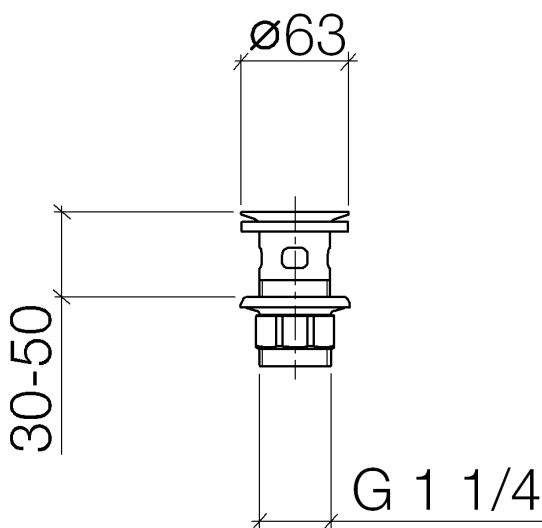

Sink - CL.1

European grid drain 1 1/4" - polished chrome

Article number: 10 105 970-00

- Suitable only for basins with overflow.

polished chrome

Accessory is required for this item.

Dimensional drawing

All dimensions in mm / inch = mm x 0,0394

Sink - CL.1

European grid drain 1 1/4" - polished chrome

Article number: 10 105 970-00

Sink - CL.1

European grid drain 1 1/4" - polished chrome

Article number: 10 105 970-00

Other surface finishes

platinum matte
10 105 970-06

Required article

09 14 05 016 90
Washer NBR 70 39,0 x 29,0 x
2,0 mm -

09 23 30 015-00
Nut 1 1/4" - polished chrome

09 28 23 005-00
Pipe - polished chrome

Sink - CL.1

European grid drain 1 1/4" - polished chrome

Article number: 10 105 970-00

Spare parts list

Number	Item Number	Designation	Number of units
1	09 11 01 027-00	cup	1
2	09 14 05 039 90	seal	1
3	09 14 03 025 90	seal	1
4	09 23 10 020-00	nut	1