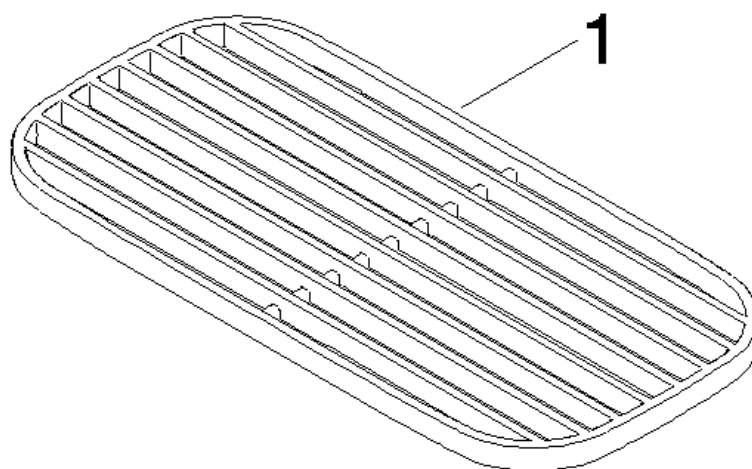

Gentle Grid element 200mm
Article number: 82481970

Gentle Grid element 200mm

Article number: 82481970

Exploded assembly drawing

Gentle Grid element 200mm

Article number: 82481970

Order quantity

No.	Article number	Name	Installation quantity
1	82481970ff	shelf	1