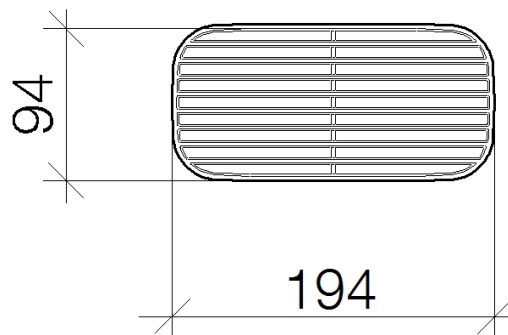

Gentle Grid element 200mm
Article number: 82481970

Gentle Grid element 200mm

Article number: 82481970

Exploded assembly drawing

Gentle Grid element 200mm

Article number: 82481970

Order quantity

No.	Article number	Name	Installation quantity
1	82481970ff	shelf	1