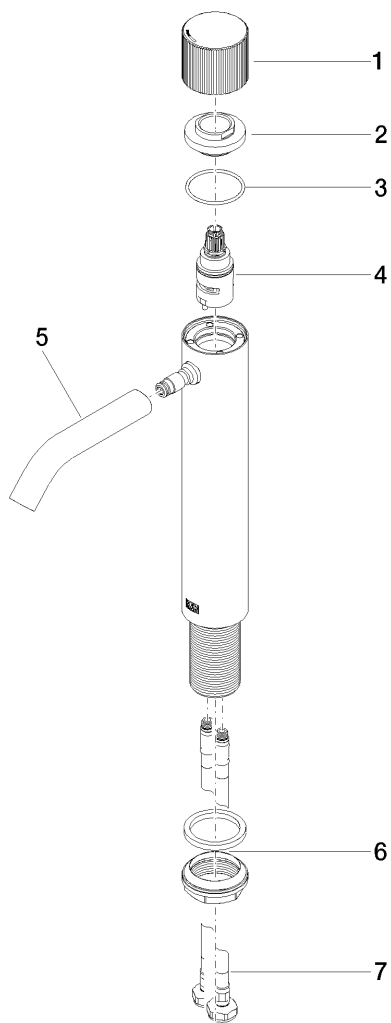

META Single-lever basin mixer with raised base 135mm without pop-up waste

Article number: 33537664

META Single-lever basin mixer with raised base 135mm without pop-up waste

Article number: 33537664

Exploded assembly drawing

META Single-lever basin mixer with raised base 135mm without pop-up waste

Article number: 33537664

Order quantity

No.	Article number	Name	Installation quantity
1	092066019ff	handle	1
2	092404340ff	nut	1
3	09141003490	seal	1
4	9090031690090	top	1
5	90110620700ff	spout	1
6	0423100440790	fixing set	1
7	0430041010090	hose	2

META Single-lever basin mixer with raised base 135mm without pop-up waste

Article number: 33537664

Flow rate chart