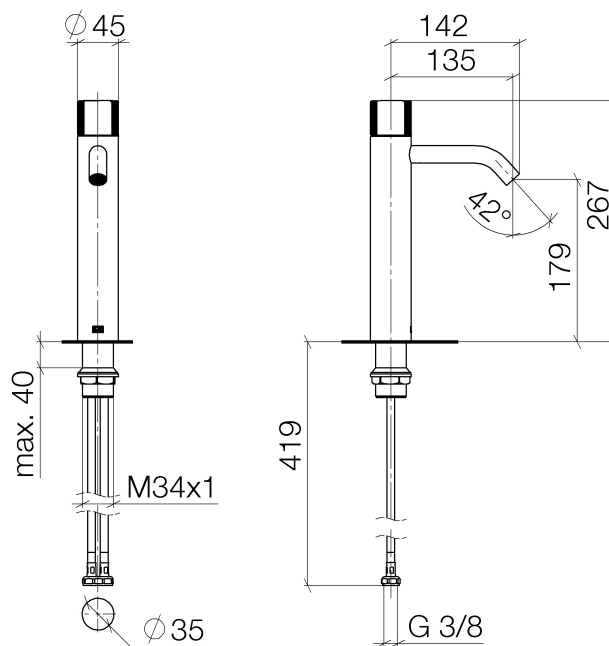

META Single-lever basin mixer with raised base 135mm without pop-up waste

Article number: 33537664

META Single-lever basin mixer with raised base 135mm without pop-up waste

Article number: 33537664

Exploded assembly drawing

META Single-lever basin mixer with raised base 135mm without pop-up waste

Article number: 33537664

Order quantity

No.	Article number	Name	Installation quantity
1	092066019ff	handle	1
2	092404340ff	nut	1
3	09141003490	seal	1
4	9090031690090	top	1
5	90110620700ff	spout	1
6	0423100440790	fixing set	1
7	0430041010090	hose	2

META Single-lever basin mixer with raised base 135mm without pop-up waste

Article number: 33537664

Flow rate chart