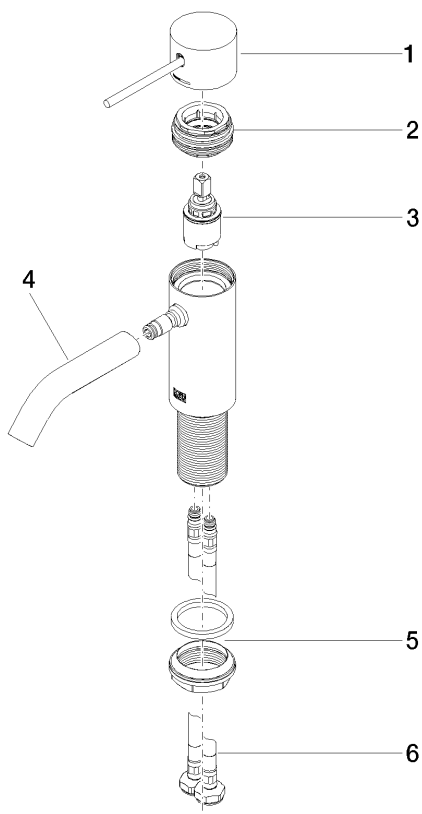

META Single-lever basin mixer, without pop-up waste 125mm
Article number: 33526662

META Single-lever basin mixer, without pop-up waste 125mm
Article number: 33526662

Exploded assembly drawing

META Single-lever basin mixer, without pop-up waste 125mm

Article number: 33526662

Order quantity

| No. | Article number | Name | Installation quantity |
|-----|----------------|--------------------|-----------------------|
| 1 | 90206602000ff | handle | 1 |
| 2 | 9024045360090 | threaded connector | 1 |
| 3 | 9015050440090 | cartridge | 1 |
| 4 | 90110620600ff | spout | 1 |
| 5 | 0423100440790 | fixing set | 1 |
| 6 | 0430041000090 | hose | 2 |

Flow rate chart