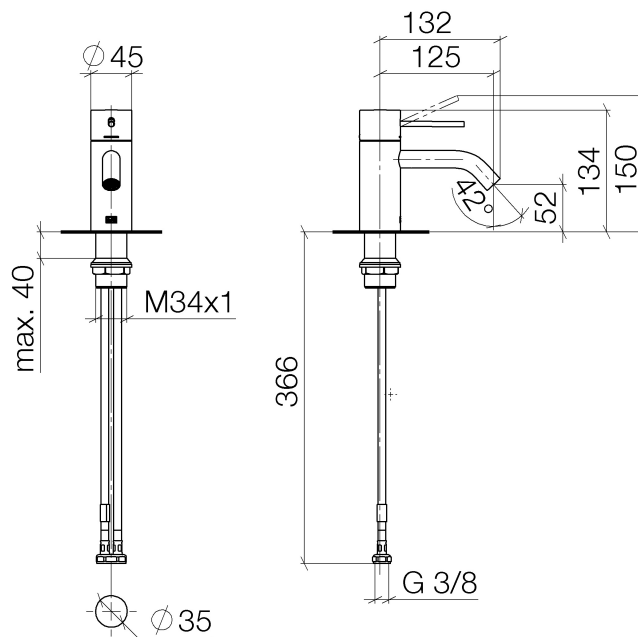

META Single-lever basin mixer, without pop-up waste 125mm
Article number: 33526662

META Single-lever basin mixer, without pop-up waste 125mm
Article number: 33526662

Exploded assembly drawing

META Single-lever basin mixer, without pop-up waste 125mm

Article number: 33526662

Order quantity

| No. | Article number | Name | Installation quantity |
|-----|----------------|--------------------|-----------------------|
| 1 | 90206602000ff | handle | 1 |
| 2 | 9024045360090 | threaded connector | 1 |
| 3 | 9015050440090 | cartridge | 1 |
| 4 | 90110620600ff | spout | 1 |
| 5 | 0423100440790 | fixing set | 1 |
| 6 | 0430041000090 | hose | 2 |

Flow rate chart