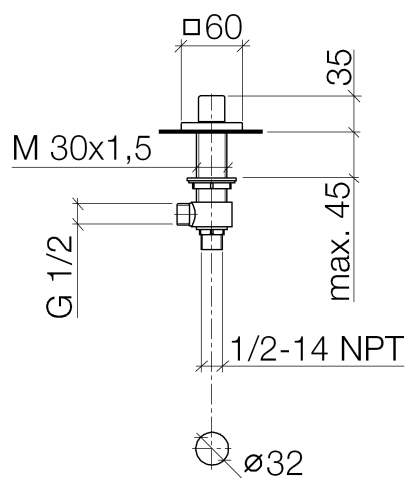

Product specifications

- 1-1/4" hole diameter
- Flange 2-3/8" x 2-3/8"

(ADA)

Surfaces

- chrome 20000986-00
- matt platinum 20000986-06

Exploded assembly drawing

Order quantity

No.	Article number	Name	Installation quantity
1	092098002ff	handle	1
2	9017110450590	side panel	1
3	9090032050090	top	1
4	091212043ff	base	1
5	09141001790	seal	1
6	0431110040090	pin	1
7	092798014ff	rosette	1
8	0423100327890	fixing set	1
9	0417110231090	distributor	1
10	09301105990	disc	1
11	09231001290	nut	1

Flow rate chart