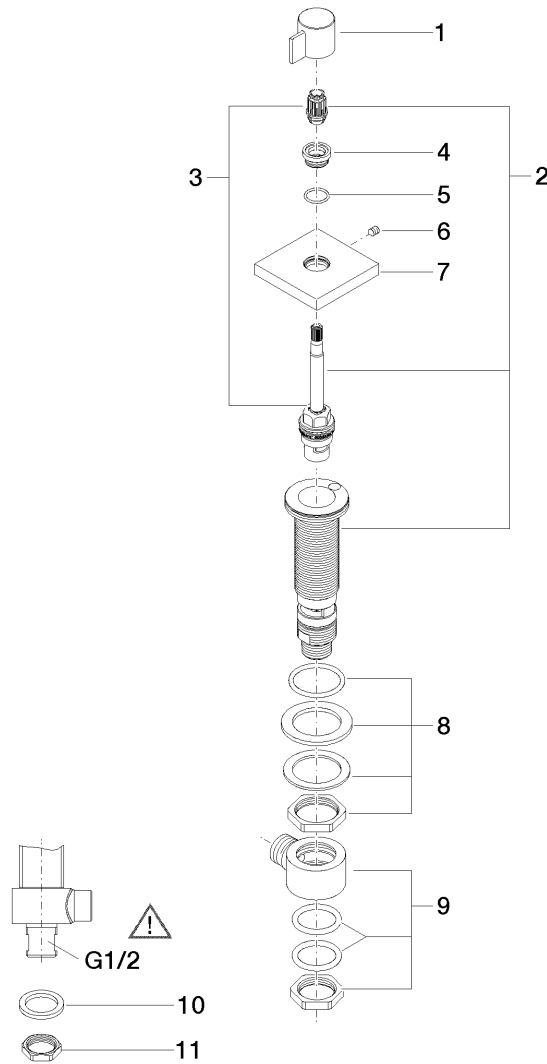

Product specifications

- 1-1/4" hole diameter
- Flange 2-3/8" x 2-3/8"

(ADA)

Surfaces

- chrome 20000986-00
- matt platinum 20000986-06

Exploded assembly drawing

Order quantity

No.	Article number	Name	Installation quantity
1	092098002ff	handle	1
2	9017110450590	side panel	1
3	9090032050090	top	1
4	091212043ff	base	1
5	09141001790	seal	1
6	0431110040090	pin	1
7	092798014ff	rosette	1
8	0423100327890	fixing set	1
9	0417110231090	distributor	1
10	09301105990	disc	1
11	09231001290	nut	1

Flow rate chart