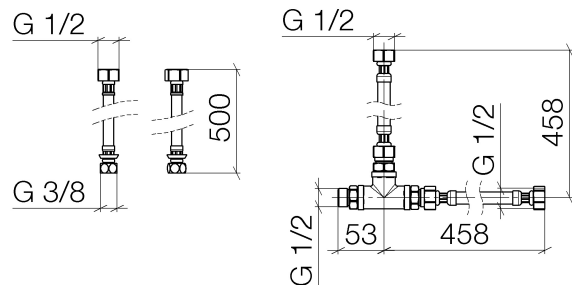

**Product specifications**

- 2x 1/2" x 1/2" x 16-1/4" high pressure lines
- 2x 3/8" x 1/2" x 19-5/8" high pressure lines

**Hose connections for combining 2 outlet points with diverter 29 12X SSS.**

**Surfaces**

- 12509970-900010

**Exploded assembly drawing**

**Order quantity**

<b>No.</b>	<b>Article number</b>	<b>Name</b>	<b>Installation quantity</b>
1	09240324290	nipple	1
2	1250297090	hose	1
3	09171103590	holder	1
4	1250697090	hose	1