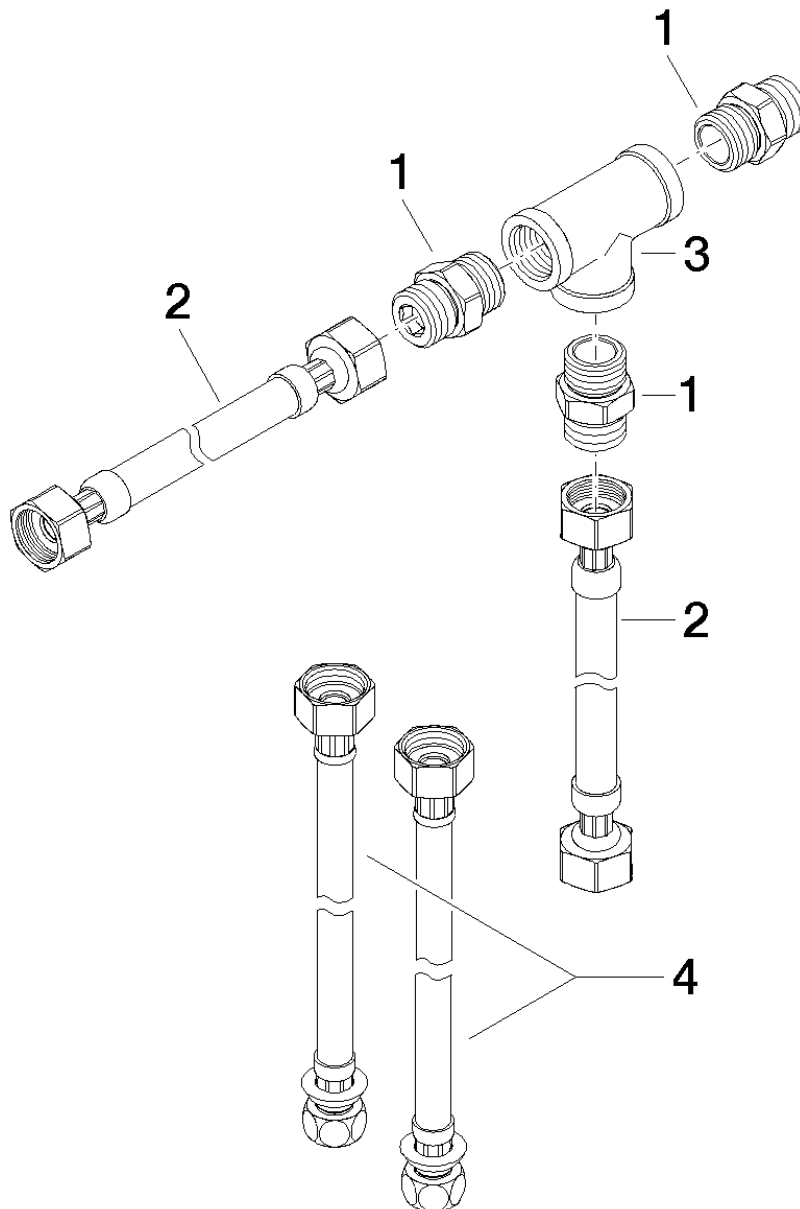

**Product specifications**

- 2x 1/2" x 1/2" x 16-1/4" high pressure lines
- 2x 3/8" x 1/2" x 19-5/8" high pressure lines

**Hose connections for combining 2 outlet points with diverter 29 12X SSS.**

**Surfaces**

- 12509970-900010

**Exploded assembly drawing**

**Order quantity**

<b>No.</b>	<b>Article number</b>	<b>Name</b>	<b>Installation quantity</b>
1	09240324290	nipple	1
2	1250297090	hose	1
3	09171103590	holder	1
4	1250697090	hose	1