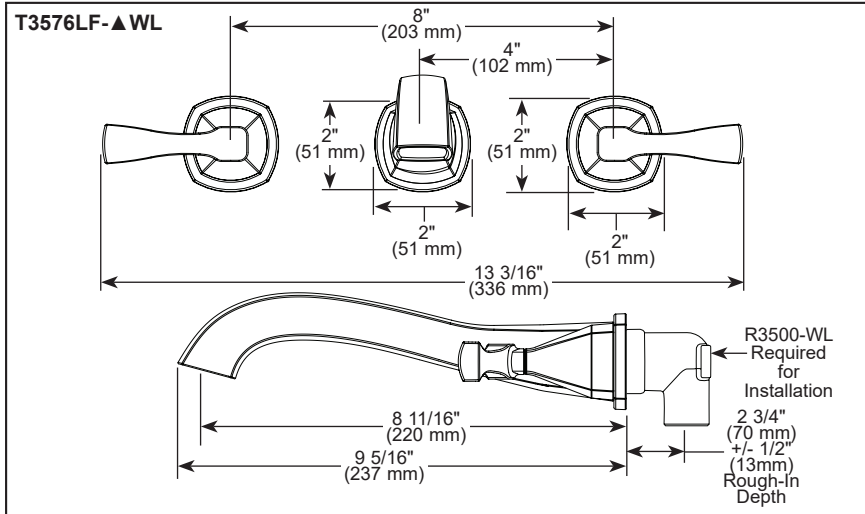

WARRANTY

- Parts and Finish - Lifetime limited warranty; or for commercial purchasers, 10 years for multi-family residential (apartments and condominiums) and 5 years for all other commercial uses, in each case from the date the product is received by the original purchaser or their authorized representative (installation contractor, etc.).
- Electronic Parts and Batteries (if applicable) - 5 years from the date the product is received by the original purchaser or their authorized representative (installation contractor, etc.); or for commercial purchasers, 1 year from the date the product is received by the original purchaser or their authorized representative (installation contractor, etc.). No warranty is provided on batteries.