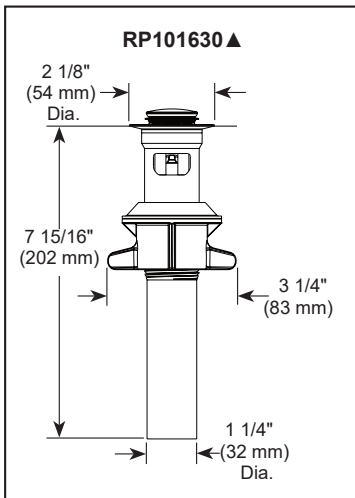

WARRANTY

- Parts and Finish - Lifetime limited warranty; or for commercial purchasers, 10 years for multi-family residential (apartments and condominiums) and 5 years for all other commercial uses, in each case from the date the product is received by the original purchaser or their authorized representative (installation contractor, etc.).
- Electronic Parts and Batteries (if applicable) - 5 years from the date the product is received by the original purchaser or their authorized representative (installation contractor, etc.); or for commercial purchasers, 1 year from the date the product is received by the original purchaser or their authorized representative (installation contractor, etc.). No warranty is provided on batteries.