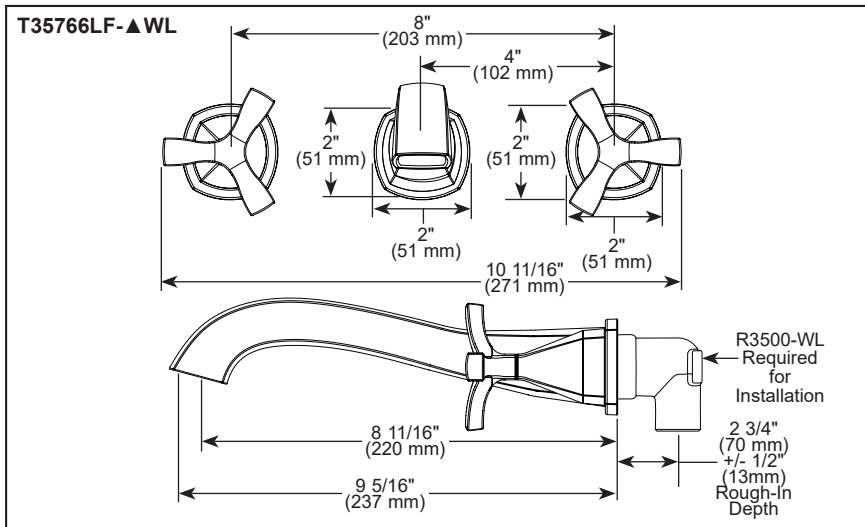

WARRANTY

- Parts and Finish - Lifetime limited warranty; or for commercial purchasers, 10 years for multi-family residential (apartments and condominiums) and 5 years for all other commercial uses, in each case from the date the product is received by the original purchaser or their authorized representative (installation contractor, etc.).
- Electronic Parts and Batteries (if applicable) - 5 years from the date the product is received by the original purchaser or their authorized representative (installation contractor, etc.); or for commercial purchasers, 1 year from the date the product is received by the original purchaser or their authorized representative (installation contractor, etc.). No warranty is provided on batteries.