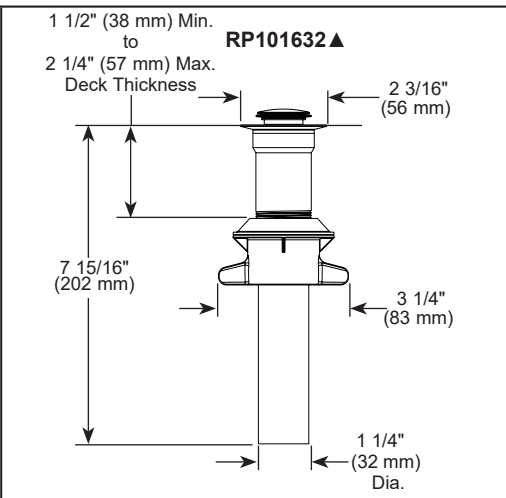

WARRANTY

- Parts and Finish - Lifetime limited warranty; or for commercial purchasers, 10 years for multi-family residential (apartments and condominiums) and 5 years for all other commercial uses, in each case from the date the product is received by the original purchaser or their authorized representative (installation contractor, etc.).
- Electronic Parts and Batteries (if applicable) - 5 years from the date the product is received by the original purchaser or their authorized representative (installation contractor, etc.); or for commercial purchasers, 1 year from the date the product is received by the original purchaser or their authorized representative (installation contractor, etc.). No warranty is provided on batteries.