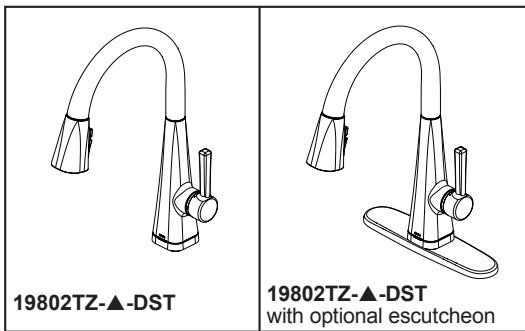

see what Delta can do™

KITCHEN FAUCETS

- Delta™ Collection
- Single Handle Pull-Down

FEATURES:

- Touch-Clean® Technology
- DIAMOND Seal® Technology
- MagnaTite® Docking System
- 3-Function Pull-Down w/ ShieldSpray™
- Touch2O® Technology

STANDARD SPECIFICATIONS:

- Max flow rate 1.8 gpm @ 60 psi, 6.8 L/min @ 414 kPa
- One or three hole mount (escutcheon optional, included)
- Diamond coated ceramic cartridge
- 3/8" O.D. straight, staggered PEX supply lines
- Spout rotates 360°
- Hot/cold indicator markings
- Dual integral check valves in sprayer assembly
- Three-function wand; Aerated stream, spray or ShieldSpray™
- LED indicator light signals on-off, water temperature and low batteries
- Uses 6 AA (included) or 6 C (optional) batteries

WARRANTY

- Parts and Finish - Lifetime limited warranty; or for commercial purchasers, 10 years for multi-family residential (apartments and condominiums) and 5 years for all other commercial uses, in each case from the date of purchase.
- Electronic Parts and Batteries (if applicable) - 5 years from the date of purchase; or for commercial purchasers, 1 year from the date of purchase. No warranty is provided on batteries.

COMPLIES WITH:

- ASME A112.18.1 / CSA B125.1
- ASME A112.18.6

♿ Indicates compliance to ICC/ANSI A117.1-Valve control only

19802TZ-▲-DST

19802TZ-▲-DST
with optional escutcheon

Submitted Model No.: _____

Specific Features: _____