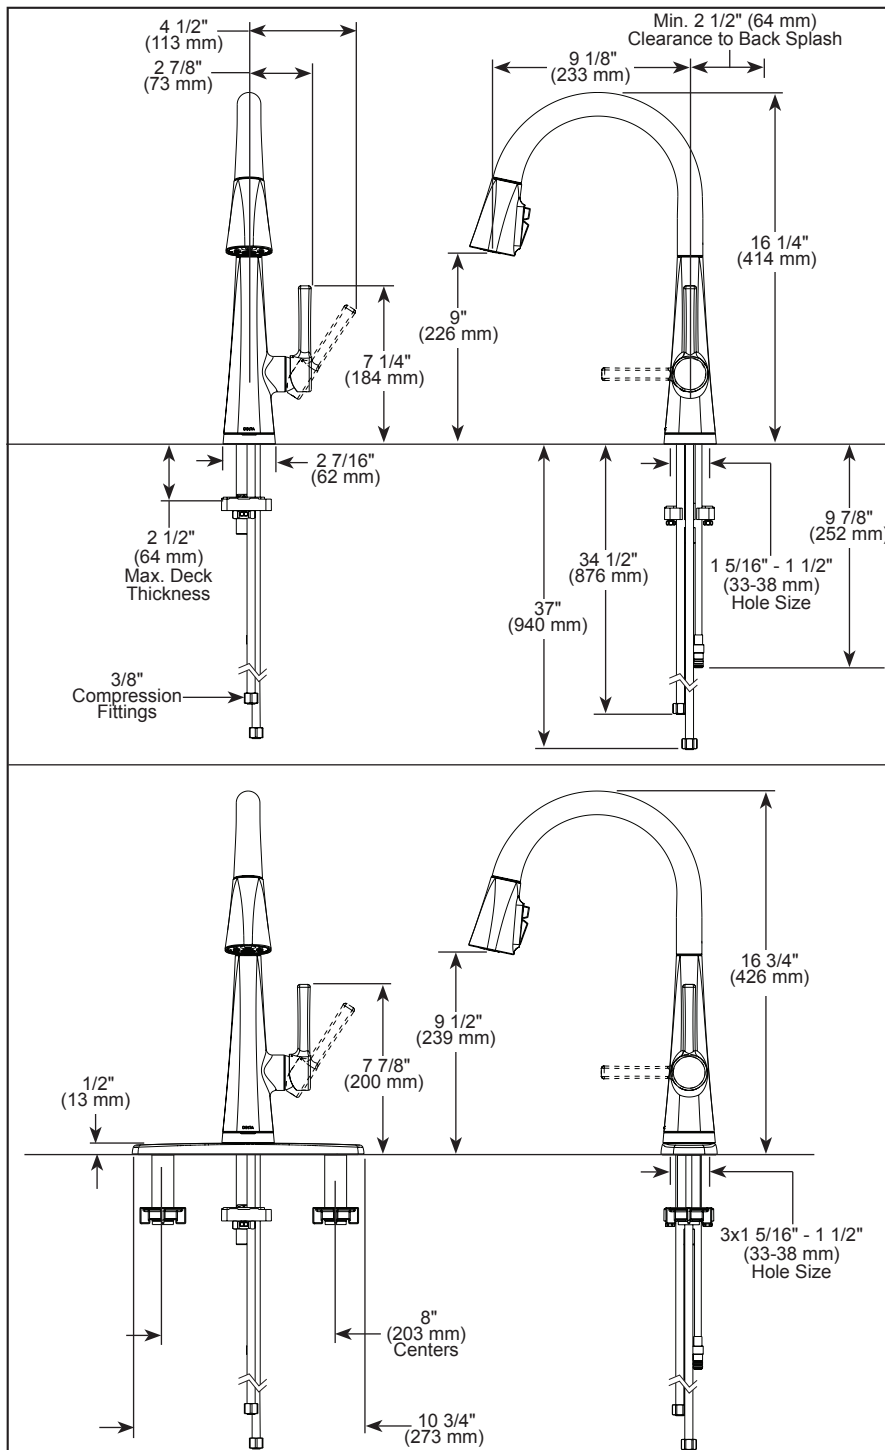

▲ Designate proper finish suffix

Delta reserves the right (1) to make changes in specifications and materials, and (2) to change or discontinue models, both without notice or obligation. Dimensions are for reference only. See current full-line price book or www.deltafaucet.com for finish options and product availability.

DSP-K-19802TZ-DST Rev. B

Delta Faucet Company

55 E. 111th Street, Indianapolis, IN 46280
350 South Edgeware Road, St. Thomas, ON N5P 4L1
© 2019 Delta Faucet Company