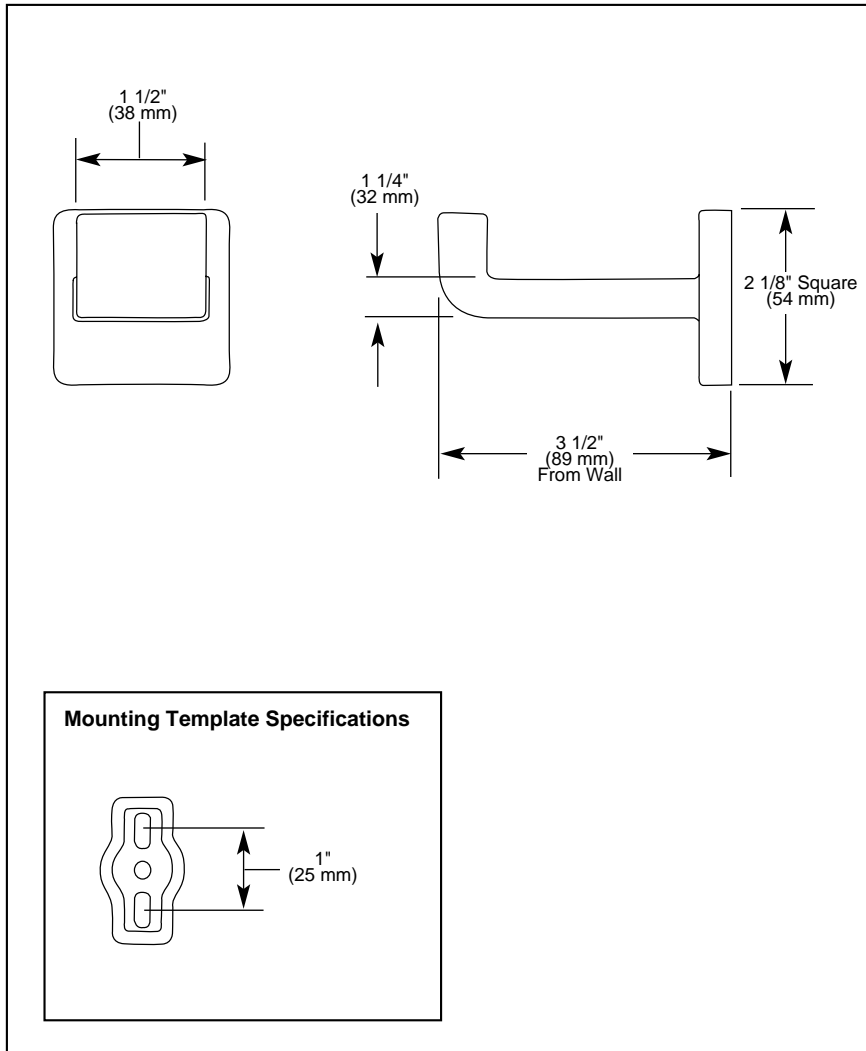

DELTA[®]

ACCESSORIES

■ Robe Hook

Submitted Model No.: _____

Specific Features: _____

STANDARD SPECIFICATIONS:

- Wood blocking is preferable behind all wall surfaces. If wood blocking is not available, the following fasteners are suggested: Tile/Masonry-Plastic or lead Anchors Plaster/drywall-Toggle bolts.
- Mounting hardware and mounting instructions included with product.