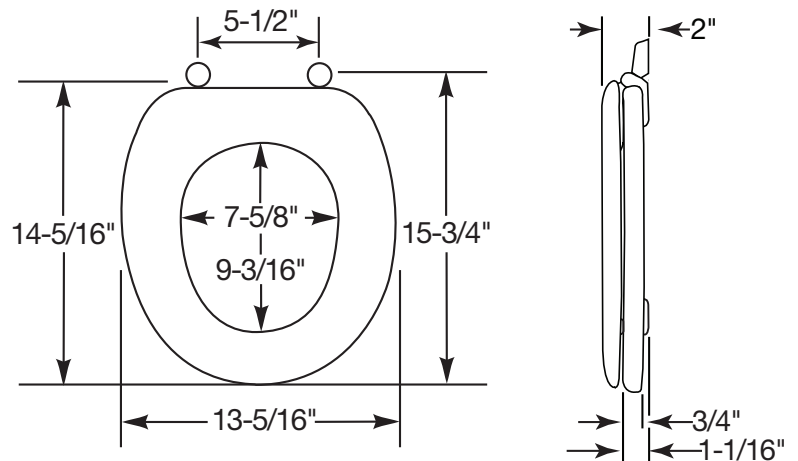

DIMENSIONS :

Proudly Made in the USA

Church Seats, Sheboygan Falls, WI 53085
www.ToiletSeats.com

Phone: 800-233-7328 Fax: 800-292-3647
©2014 0B7082233 REVA