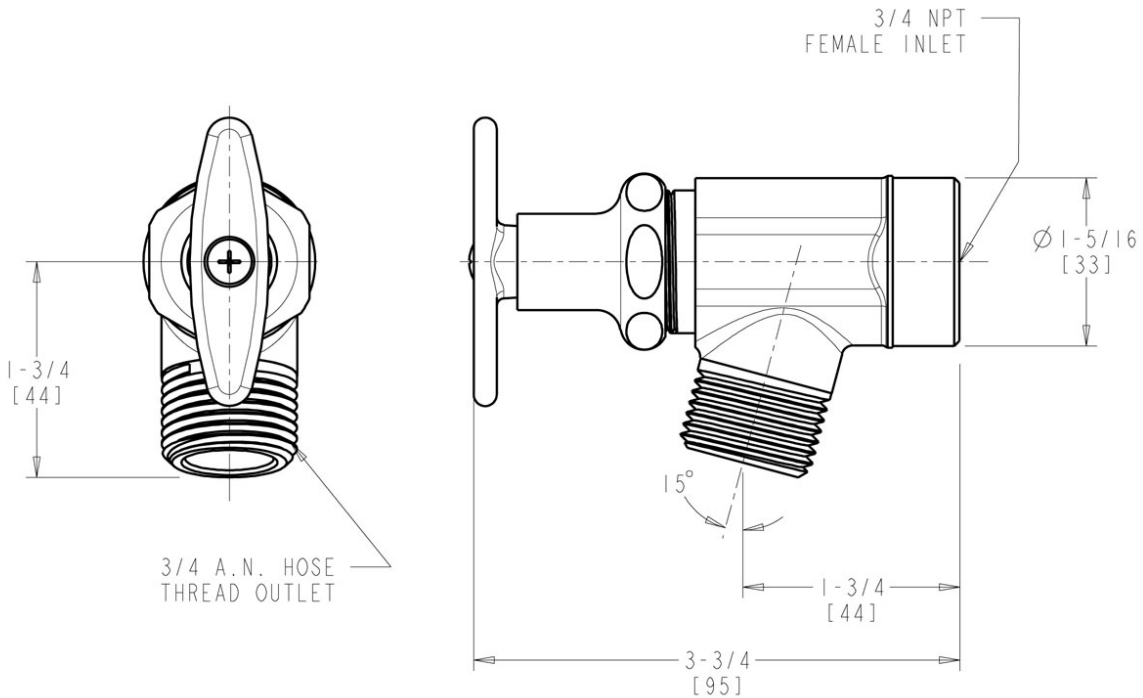

### Architect/Engineer Specification

Chicago Faucets No. 387-LEF, Inside Sill Fitting, wall-mounted, chrome plated. 2-1/4" metal tee handle with square, tapered broach. Slow compression rebuildable cartridge, opens and closes 360° for fine adjustment, closes with water pressure, features square, tapered stem. 3/4" NPT female thread inlet. 3/4" NPT female thread inlet. 3/4" male hose thread outlet. Wall flange not included. Mounting hardware included.