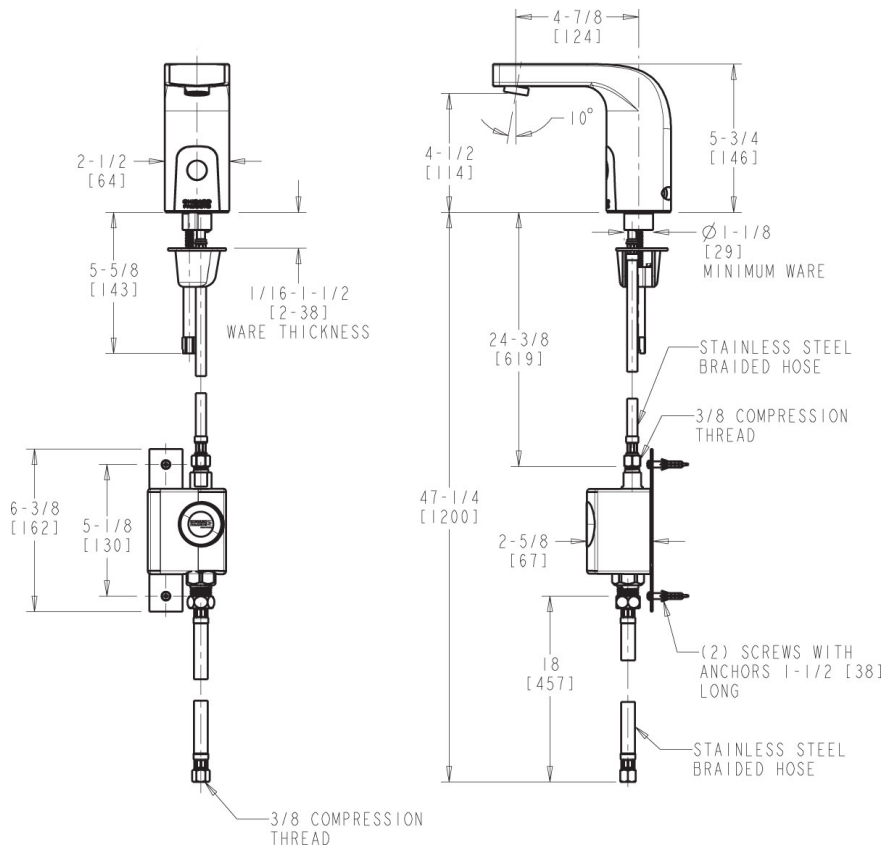

#### ECAST

ECAST products are intended for installation where state laws and local codes mandate lead content levels or in any location where lead content is a concern.

2100 South Clearwater Drive  
Des Plaines, IL  
P: 847/803-5000  
F: 847/803-5454  
Technical: 800/TEC-TRUE  
www.chicagofaucets.com

**Architect/Engineer Specification**

Chicago Faucets No. 116.958.AB.1, HyTronic electronic faucet with dual-beam infrared sensor. Edge spout, chrome plated. Single-hole, deck mount. Includes Optional 0.5 GPM (1.9 L/min) Insert. 1.0 GPM (3.8 L/min) pressure compensating, vandal-proof, non-aerating, laminar outlet. Single supply for tempered water. Self Sustaining Power System (SSPS): water turbine generates the necessary power, even at low flow rates, to operate the faucet for 10+ years Stainless steel hoses included. Multiple field-adjustable modes and ranges. Compatible with Chicago Faucets Commander™ handheld programming unit. ECASTi½® construction with less than 0.25% lead content by weighted average. CALGreen compliant. This product meets ADA ANSI/ICC A117.1 requirements and is tested and certified to industry standards: ASME A112.18.1/CSA B125.1, Certified to NSF/ANSI 61, Section 9 by CSA, California Health and Safety Code 116875 (AB1953-2006), Vermont Bill S.152, NSF/ANSI 372 Low Lead Content, and California Green Building Standards Code (CALGreen).