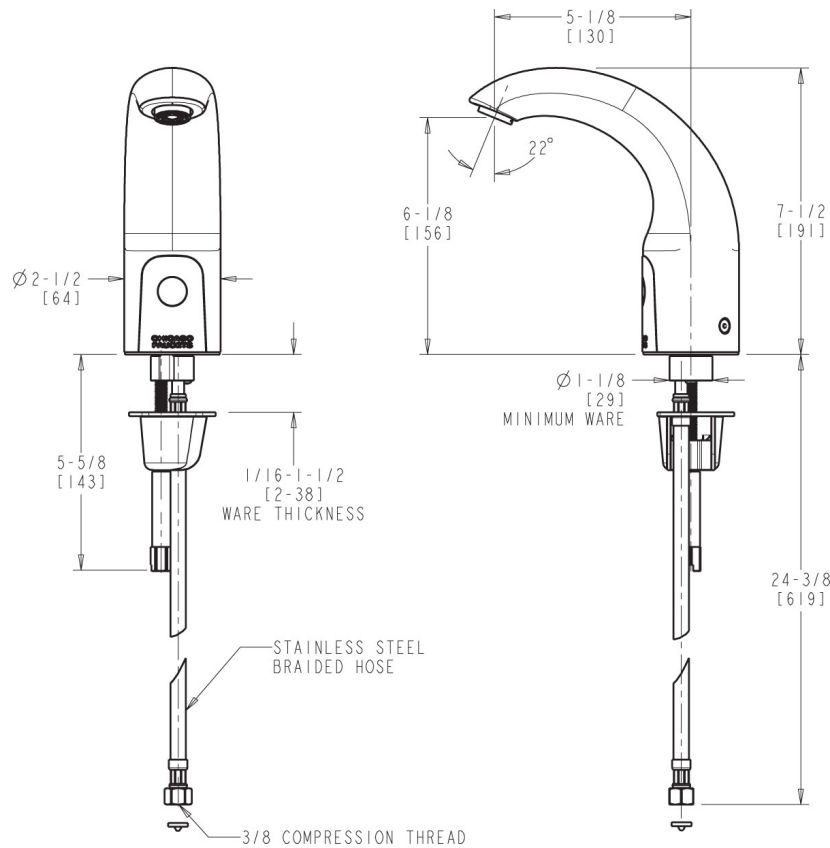

Architect/Engineer Specification

Chicago Faucets No. 116.102.AB.1, HyTronic electronic faucet with dual-beam infrared sensor. Contemporary-style integral spout, chrome plated. Single-hole deck mount. 0.5 GPM (1.9 L/min) vandal-proof, pressure compensating, Econo-Flo, non-aerating spray. Includes optional 1.5 GPM (5.7 L/min) insert. Single supply for tempered water. 12-volt AC transformer required (order separately). Stainless steel hose included. Multiple field-adjustable modes and ranges. Compatible with Chicago Faucets Commander™ handheld programming unit. ECAST® construction with less than 0.25% lead content by weighted average. CALGreen compliant. This product meets ADA ANSI/ICC A117.1 requirements and is tested and certified to industry standards: ASME A112.18.1/CSA B125.1, Certified to NSF/ANSI 61, Section 9 by CSA, California Health and Safety Code 116875 (AB1953-2006), Vermont Bill S.152, NSF/ANSI 372 Low Lead Content, and California Green Building Standards Code (CALGreen).