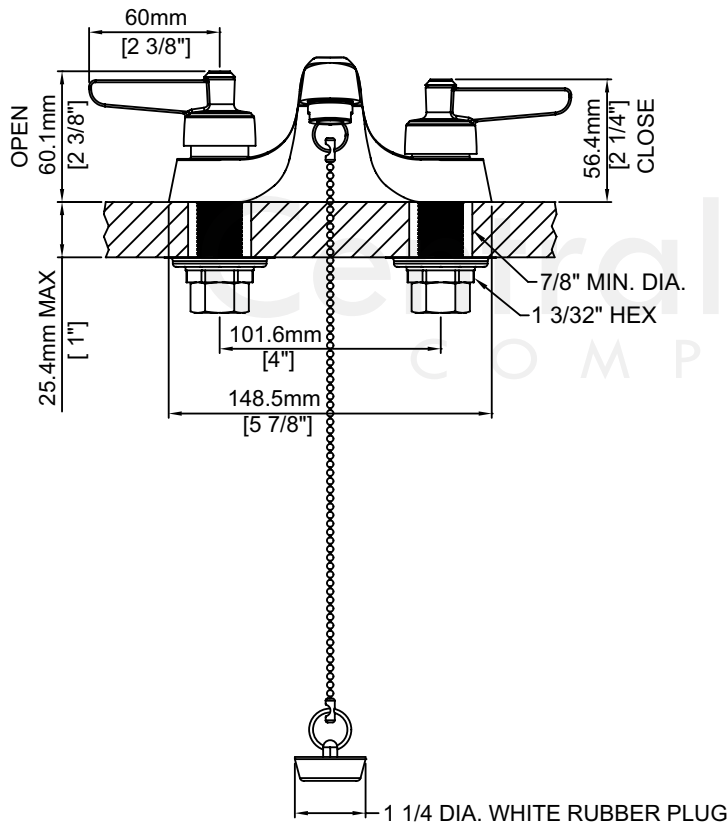

Model# 1138-LE

Two Handle Lavatory Faucet

FEATURES & SPECIFICATIONS

- 2-3/8" Lever Handle
- Chain & Stopper
- Replaceable Seats
- 3-Hole 4" Installation
- No Lift Rod Hole 1.5 GPM Flow Rate
- 1.5 GPM Flow Rate

Model# 1138-LE

Two Handle Lavatory Faucet

1138-LE/REV. 11 2016

Product Specifications subject to change without notice