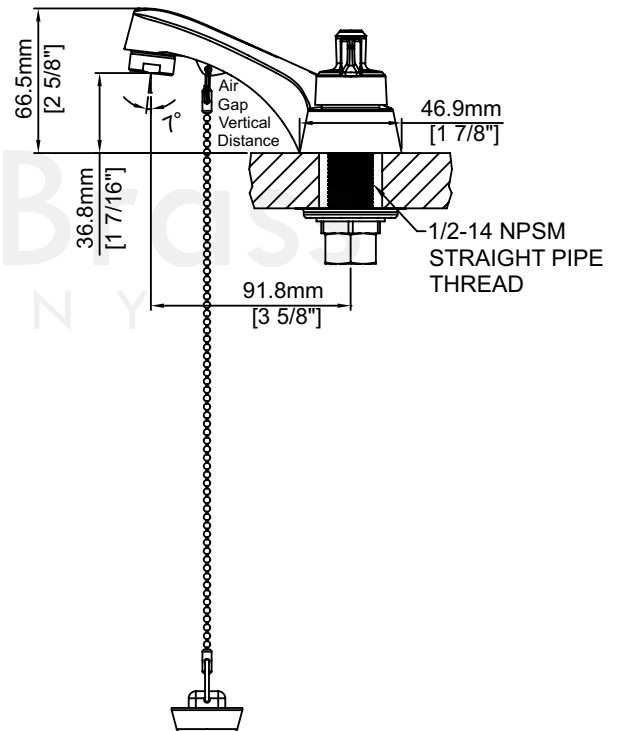

Model# 1138-LE

Two Handle Lavatory Faucet

FEATURES & SPECIFICATIONS

- 2-3/8" Lever Handle
- Chain & Stopper
- Replaceable Seats
- 3-Hole 4" Installation
- No Lift Rod Hole 1.5 GPM Flow Rate
- 1.5 GPM Flow Rate

Model# 1138-LE

Two Handle Lavatory Faucet

1138-LE/REV. 11 2016

Product Specifications subject to change without notice