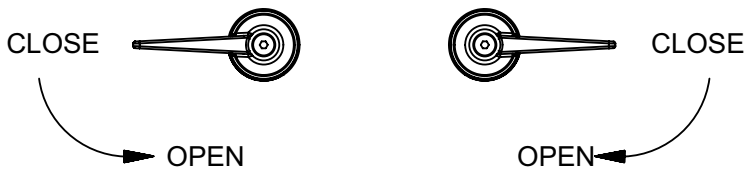

Model# 1138-LE

Two Handle Lavatory Faucet

1138-LE/REV. 11 2016

Product Specifications subject to change without notice