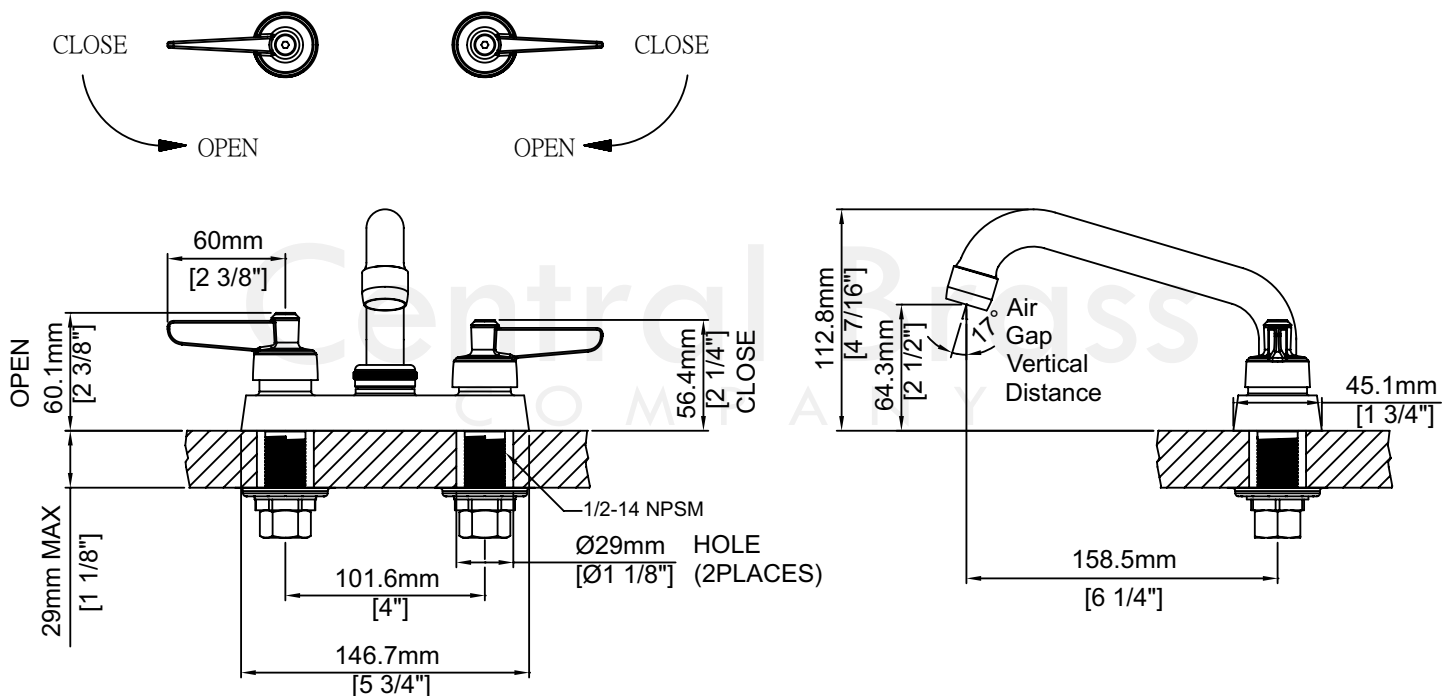

Model# 0084-LE0

Two Handle Cast Brass Bar/Laundry Faucet

FEATURES & SPECIFICATIONS

- 2-3/8" Lever Handle
- 6" Tube Swivel Spout
- Replaceable Seats
- 2 or 3-Hole 4" Installation
- 1.5 GPM Flow Rate
- 1.5 GPM Flow Rate

Product Specifications subject to change without notice

Model# 0084-LE0

Two Handle Cast Brass Bar/Laundry Faucet

0084-LE0/REV. 11 2016

Product Specifications subject to change without notice