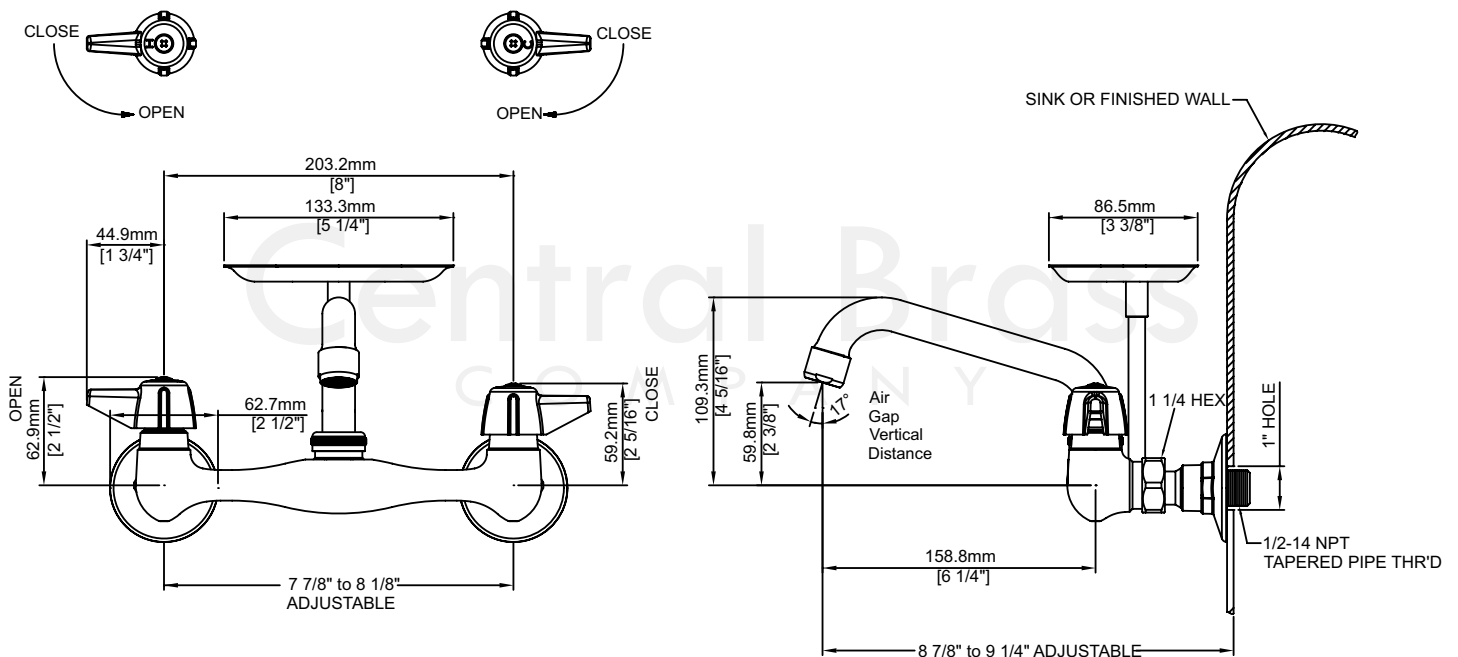

Model# 0048-TA

Two Handle Wallmount Kitchen Faucet

0048-TA/REV. 11 2016

Product Specifications subject to change without notice