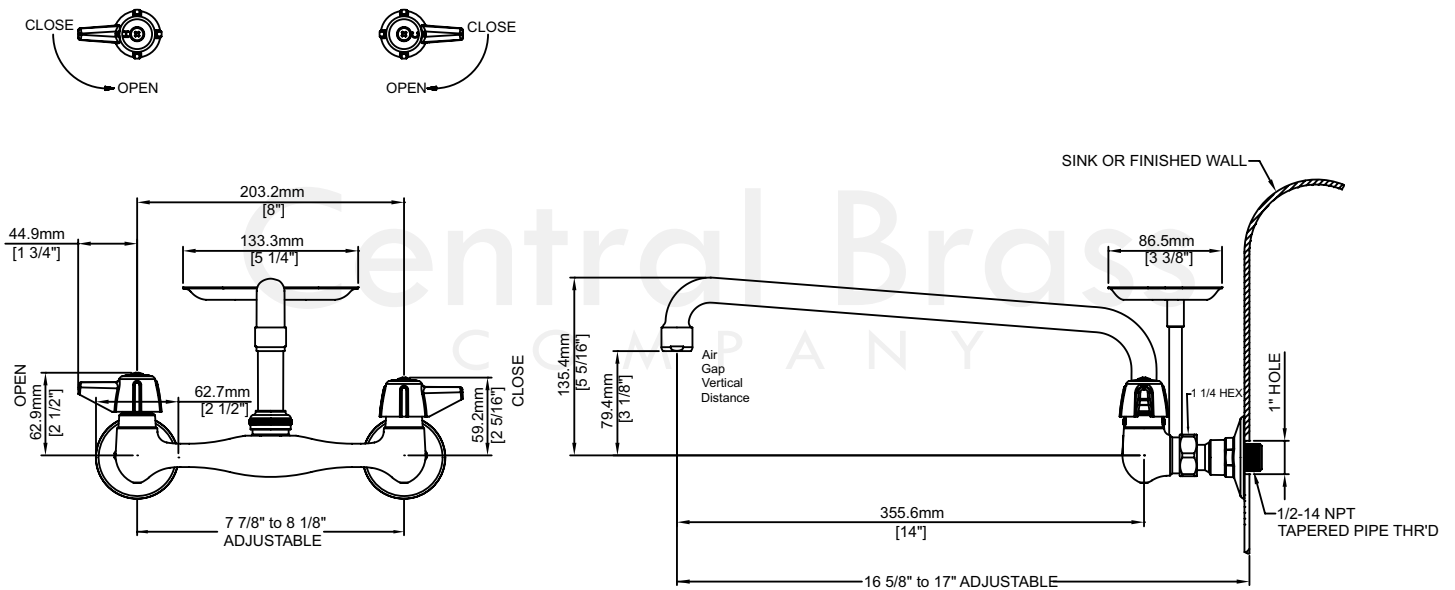

Model# 0048-TA4

Two Handle Wallmount Kitchen Faucet

0048-TA4/REV. 11 2016

Product Specifications subject to change without notice