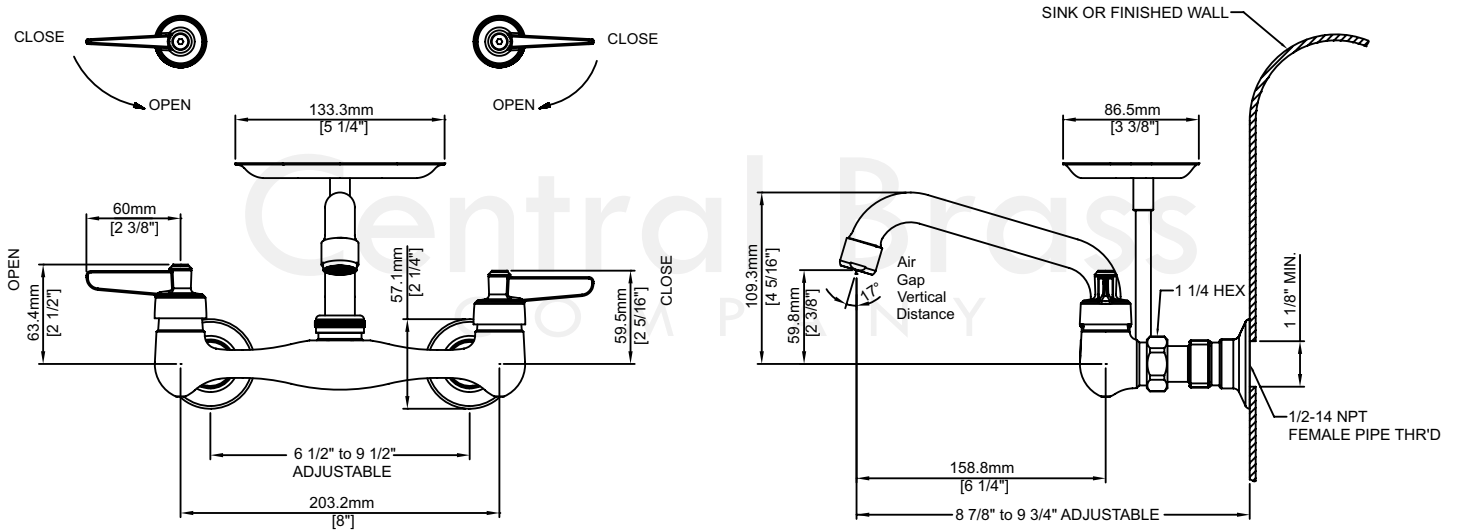

Model# 0048-SLE0

Two Handle Wallmount Kitchen Faucet

FEATURES & SPECIFICATIONS

- 2-3/8" Lever Handle
- 6" Tube Swivel Spout
- 1/2-14 NPS Female Thread
- Replaceable Seats
- 2-Hole 6-1/2" to 9-1/2" Installation
- Brass Soap Dish 1.5 GPM Flow Rate
- 1.5 GPM Flow Rate

Model# 0048-SLE0

Two Handle Wallmount Kitchen Faucet

0048-SLE0/REV. 11 2016

Product Specifications subject to change without notice