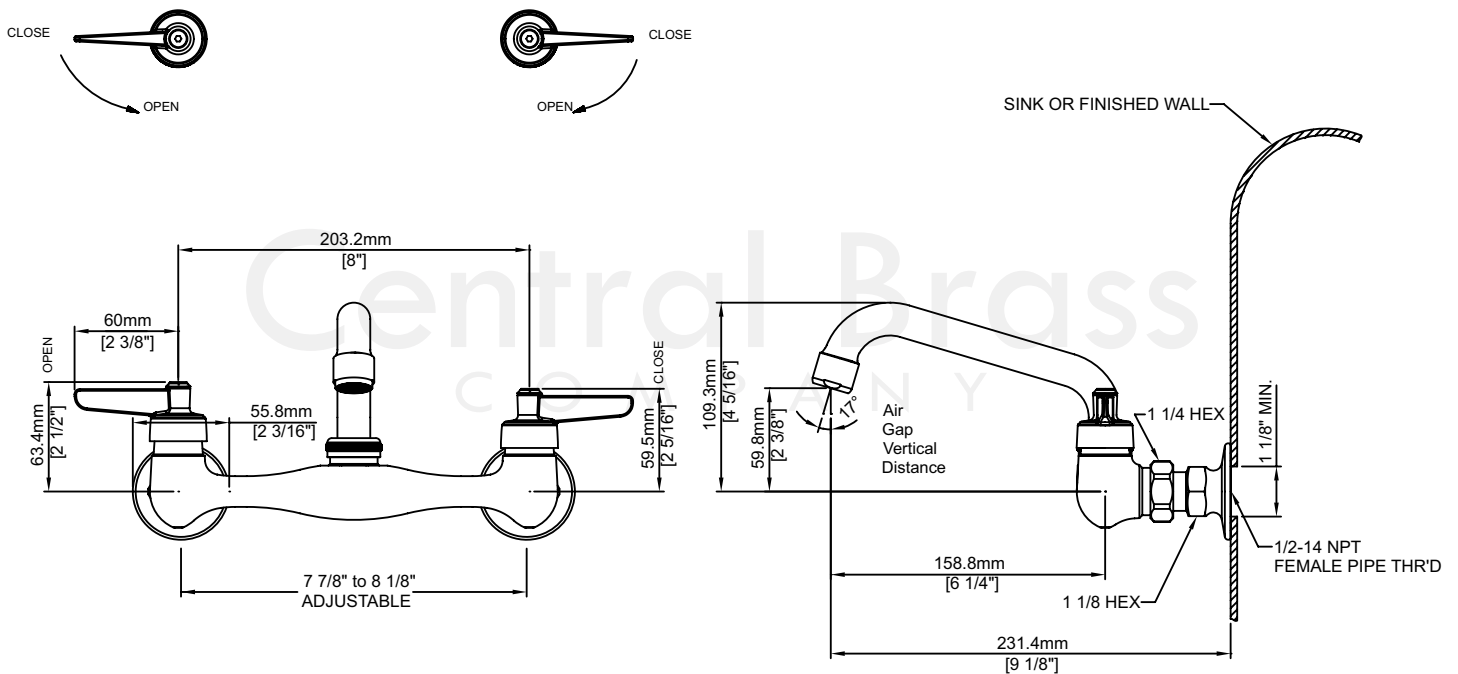

Model# 0047-ULE0

Two Handle Wallmount Kitchen Faucet

0047-ULE0/REV. 11 2016

Product Specifications subject to change without notice