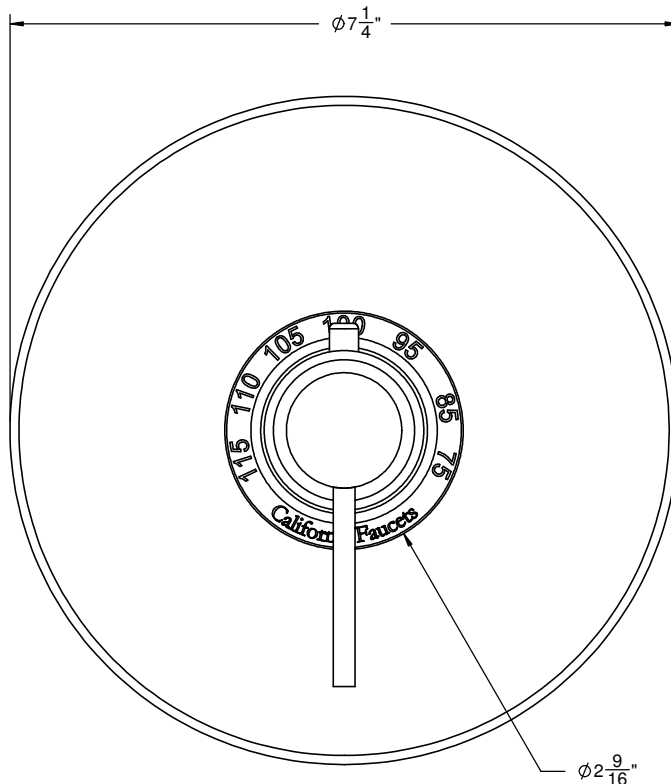

### Features

- All brass construction
- 100°F safety stop button with manual override
- 7-1/4" round faceplate
- Engraved brass temperature ring
- Over 30 finishes including 15 PVD finishes

### TO-THN-E3

ALL DIMENSIONS SHOWN TO NEAREST 1/16"