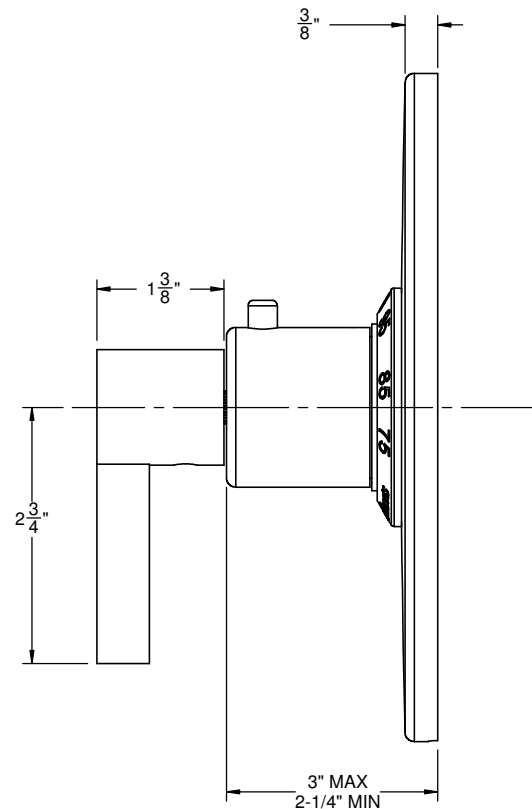

### Features

- All brass construction
- 100°F safety stop button with manual override
- 7-1/4" round faceplate
- Engraved brass temperature ring
- Over 30 finishes including 15 PVD finishes

### TO-THN-E3

ALL DIMENSIONS SHOWN TO NEAREST 1/16"