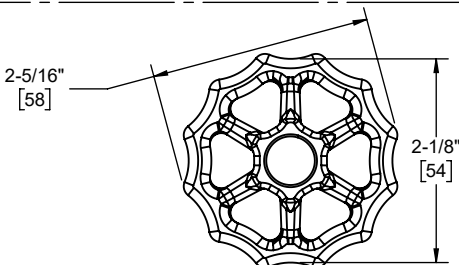

Codes/Standards

Product meets or exceeds the following:

- ASME A112.18.1/CSA B125.1
- ASEE 1016
- ADA compliant with lever handles

TO-THCN-80
TO-THCN-80W
TO-THCN-80WB
TO-THCN-80WR

TO-THCN-80W shown

Top of Wheel Handle

Specifications subject to change without notice

TO-THCN-80W

Dimensions are inches, rounded to 1/16"
[Dimensions in brackets are mm, rounded to 1mm]