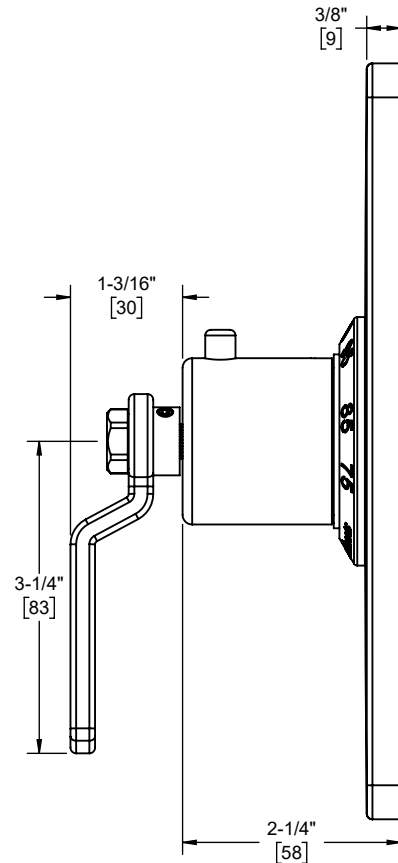

Codes/Standards

Product meets or exceeds the following:

- ASME A112.18.1/CSA B125.1
- ASEE 1016
- ADA compliant with lever handles

TO-THCN-80
TO-THCN-80W
TO-THCN-80WB
TO-THCN-80WR

TO-THCN-80W shown

Top of Wheel Handle

Specifications subject to change without notice

TO-THCN-80W

Dimensions are inches, rounded to 1/16"
[Dimensions in brackets are mm, rounded to 1mm]