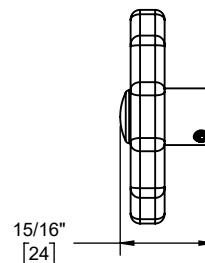

Codes/Standards

Product meets or exceeds the following:

- ASME A112.18.1/CSA B125.1
- ASEE 1016
- ADA compliant with lever handles

TO-THCN-80
TO-THCN-80W
TO-THCN-80WB
TO-THCN-80WR

TO-THCN-80W shown

Top of Wheel Handle

Specifications subject to change without notice

TO-THCN-80W

Dimensions are inches, rounded to 1/16"
[Dimensions in brackets are mm, rounded to 1mm]