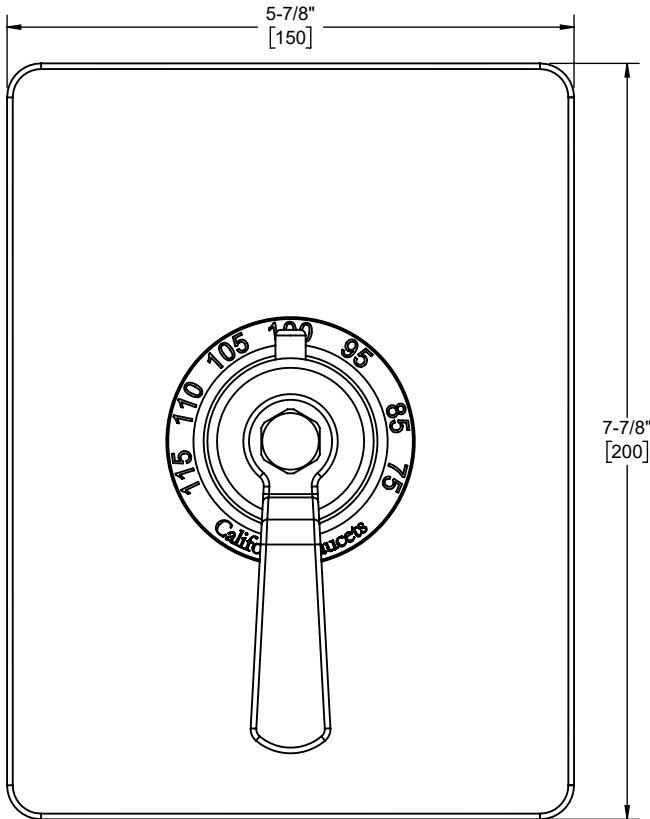

California Faucets®

Descanso Works®

Styletherm Trim Only

Features

- Available in 28 finishes including 13 PVD finishes
- All brass construction
- 100° F safety stop button with manual override
- Single integral volume control
- Engraved brass temperature ring

Codes/Standards

Product meets or exceeds the following:

- ASME A112.18.1/CSA B125.1
- ASEE 1016
- ADA compliant with lever handles

TO-THCN-80
TO-THCN-80W
TO-THCN-80WB
TO-THCN-80WR

TO-THCN-80W shown

Top of Wheel Handle

Specifications subject to change without notice

TO-THCN-80W

Dimensions are inches, rounded to 1/16"
[Dimensions in brackets are mm, rounded to 1mm]