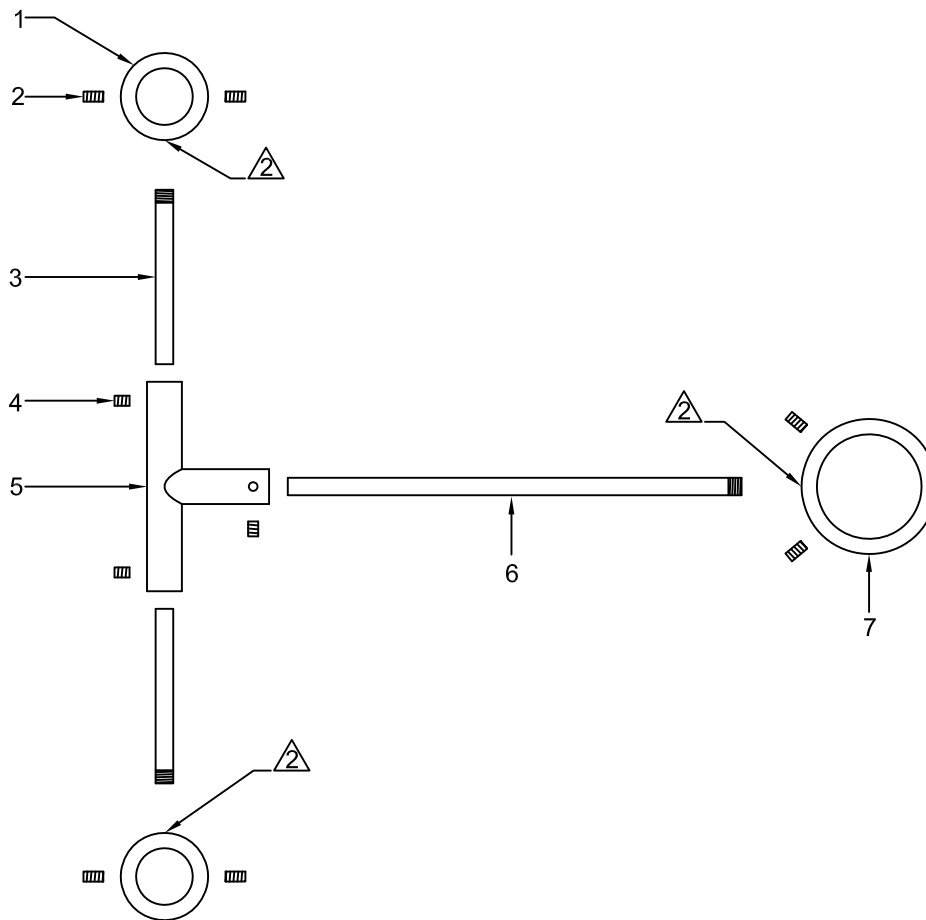

NOTE:

1. ZZ DENOTES FINISH

 APPLY LOCTITE 680 OR EQUIVALENT

Pos.	Description	Qty.	Part #
1	RING, SMALL, T-STABILIZER, 9115, 9525, 9530	2	952684-ZZ
2	SET-SCREW, 8-32 X 3/16" SCKT HD SS	6	881301-99
3	ROD, 2-1/2", STABILIZER, 9530	2	952682-ZZ
4	SET-SCREW, 8-32 X 1/8" SCKT HD SS	3	881300-99
5	T, STABILIZER, 9530	1	952683-ZZ
6	ROD, 6-1/2", STABILIZER, 9530	1	952681-ZZ
7	RING, LARGE, T-STABILIZER, 9530	1	952685-ZZ

 California Faucets® info@calfaucets.com www.calfaucets.com	DESCRIPTION:		"T" STABILIZER KIT		STARTING DATE: 10/19/05
	NEXT ASSEMBLY: ---		USED ON: ---		REVISION DATE: 01/28/08
	DRAWING NUMBER: 9530-ZZ				APPROVED BY: J. WOJTASZEK
					SCALE: NONE
					DRAWN BY: C. WULF